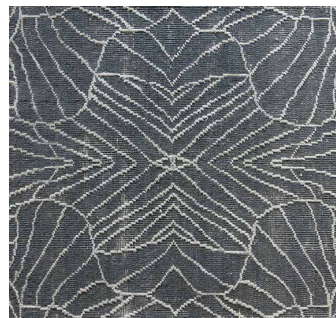

Size

Shown as sample size rug

Amethyst

Loggia

Rain

Cityscape

CONTOUR

Origin

Made in India

Material

Wool & Silk

Size

Shown as sample size rug

Amethyst

Cityscape

Rain