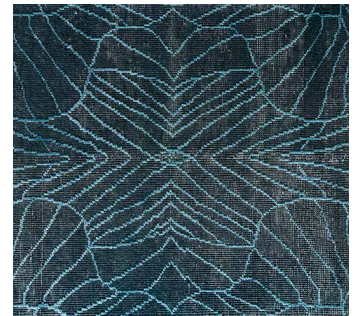

Size

Shown as sample size rug

Amethyst

Loggia

Rain

Cityscape

CONTOUR

Origin

Made in India

Material

Wool & Silk

Size

Shown as sample size rug

Amethyst

Cityscape

Rain