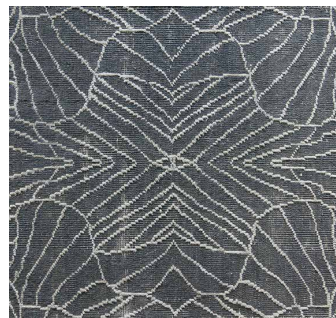

CONTOUR

Origin

Made in India

Material

Wool & Silk

Size

Shown as sample size rug

Cityscape