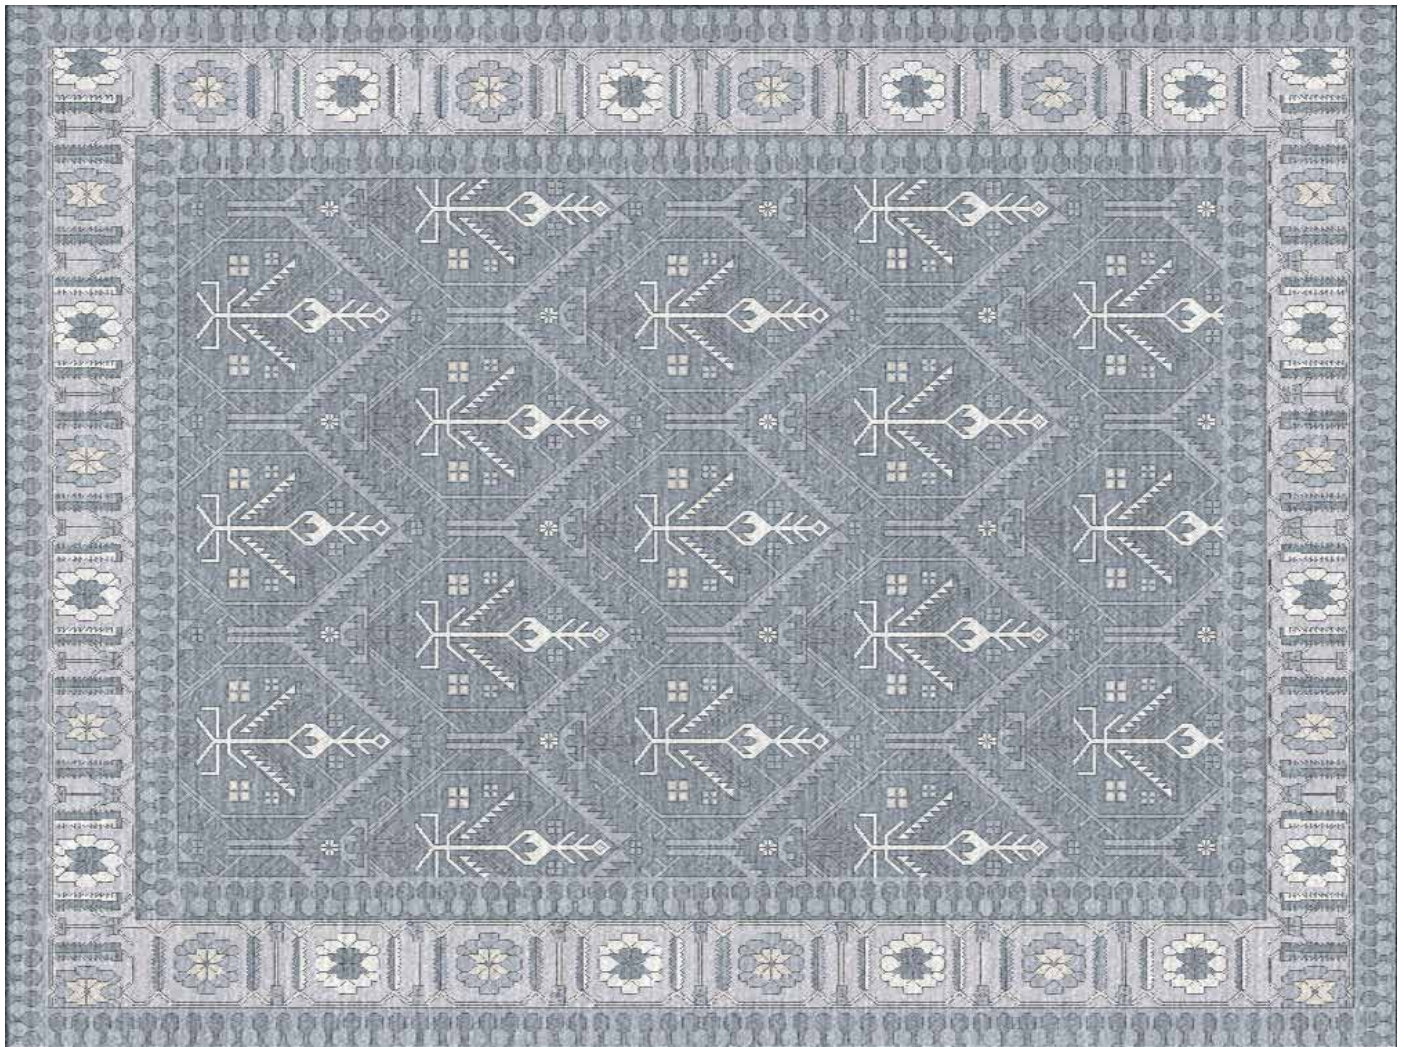

BAHTIA

Origin

Made in India

Material

Wool

Size

Shown as sample size rug

Platinum