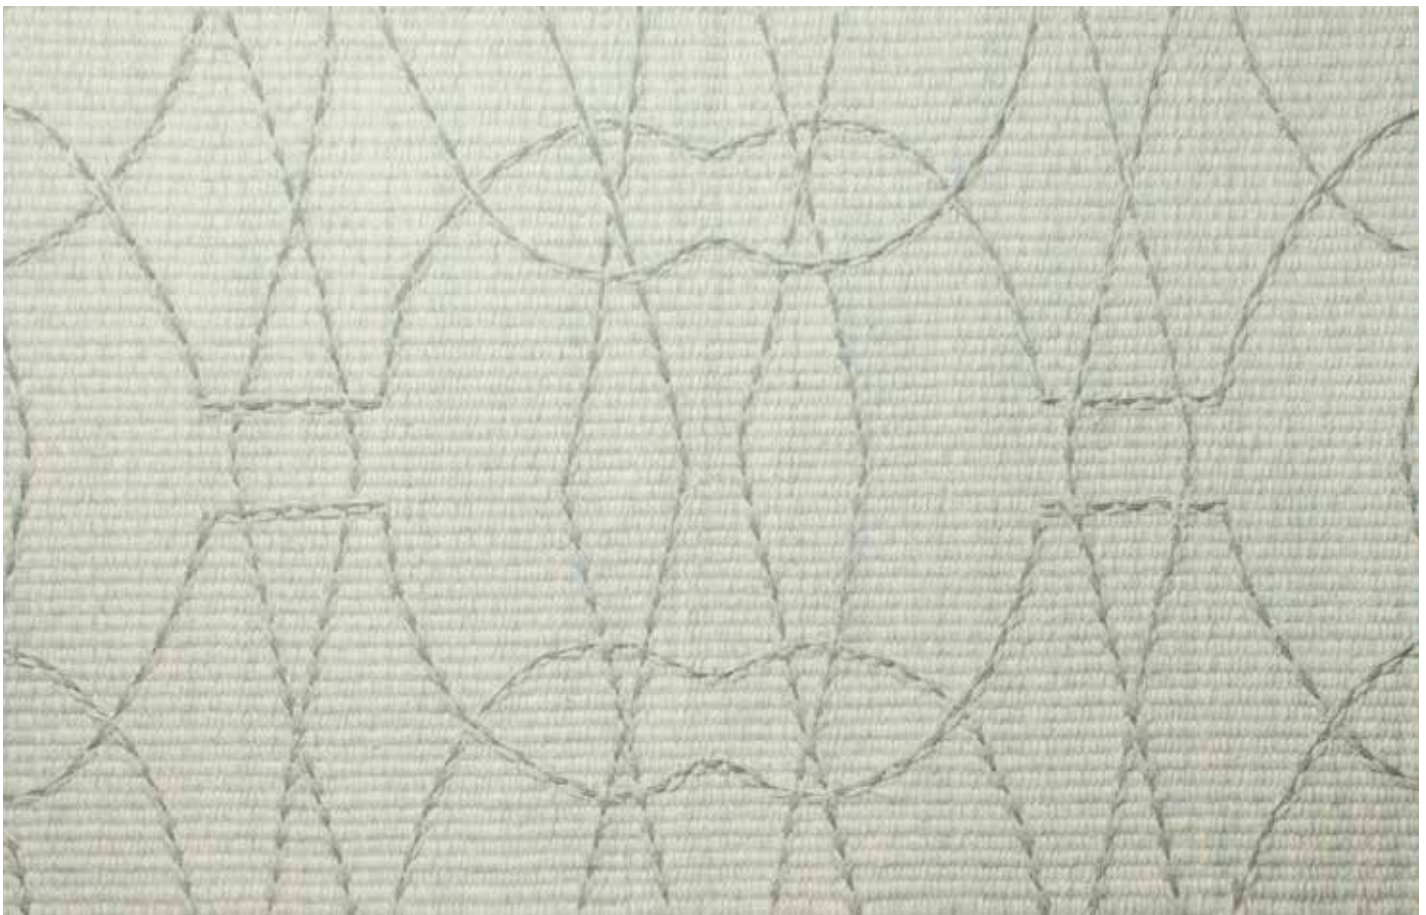

SHIIR

ECHO

Simplicity, striated. Links, connected.
Repetition, refined. A contemporary - dare
we say masculine - interpretation of all
that curves.

ECHO

Origin

Made in India

Material

Wool Flatweave with Wool Embroidery

Size

Shown as 9x12' rug

Frost

Lily Pad

Pool

Drummond

ECHO

Origin

Made in India

Material

Wool Flatweave with Wool Embroidery

Size

Shown as sample size rug

Drummond

Lily Pad

Pool

Frost

ECHO

Origin

Made in India

Material

Wool Flatweave with Wool Embroidery

Size

Shown as sample size rug