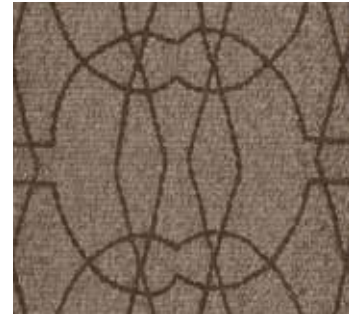

Made in India

Material

Wool Flatweave with Wool Embroidery

Size

Shown as sample size rug

Drummond

Lily Pad

Pool

Frost

ECHO

Origin

Made in India

Material

Wool Flatweave with Wool Embroidery

Size

Shown as sample size rug

Drummond

Frost

Pool

Lily Pad

ECHO

Origin

Made in India

Material

Wool Flatweave with Wool Embroidery

Size

Shown as sample size rug

Drummond

Frost

Lily Pad

Pool