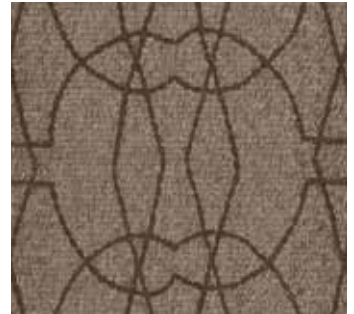

Made in India

Material

Wool Flatweave with Wool Embroidery

Size

Shown as sample size rug

Drummond

Lily Pad

Pool

Frost

ECHO

Origin

Made in India

Material

Wool Flatweave with Wool Embroidery

Size

Shown as sample size rug

Drummond

Frost

Pool

Lily Pad

ECHO

Origin

Made in India

Material

Wool Flatweave with Wool Embroidery

Size

Shown as sample size rug

Drummond

Frost

Lily Pad

Pool