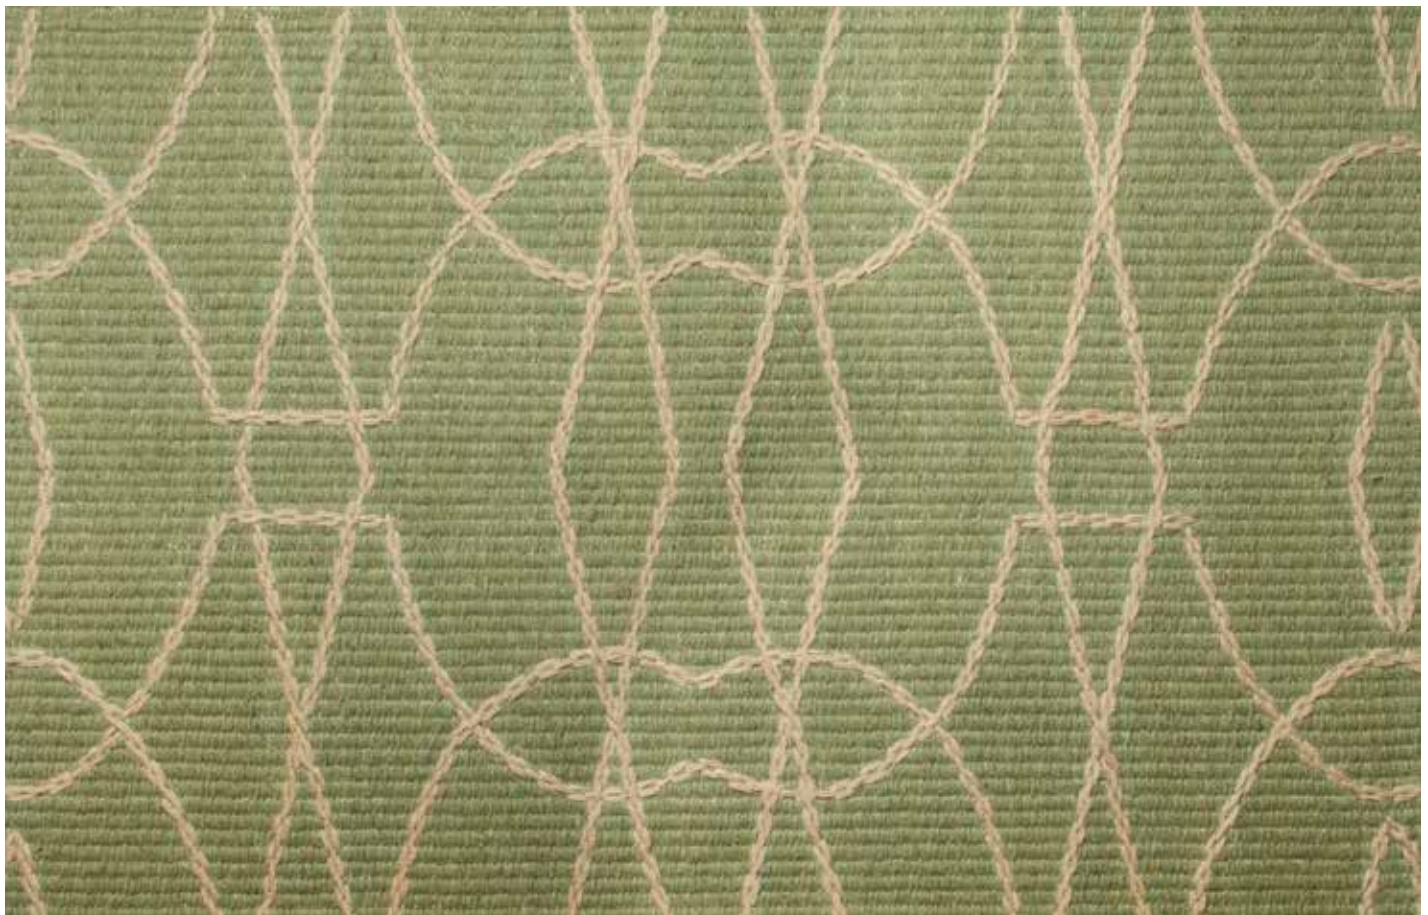

ECHO

Origin

Made in India

Material

Wool Flatweave with Wool Embroidery

Size

Shown as sample size rug

Lily Pad