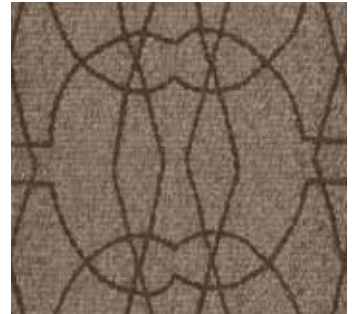

Size

Shown as 9x12' rug

Frost

Lily Pad

Pool

Drummond

ECHO

Origin

Made in India

Material

Wool Flatweave with Wool Embroidery

Size

Shown as sample size rug

Drummond

Lily Pad

Pool

Frost

ECHO

Origin

Made in India

Material

Wool Flatweave with Wool Embroidery

Size

Shown as sample size rug