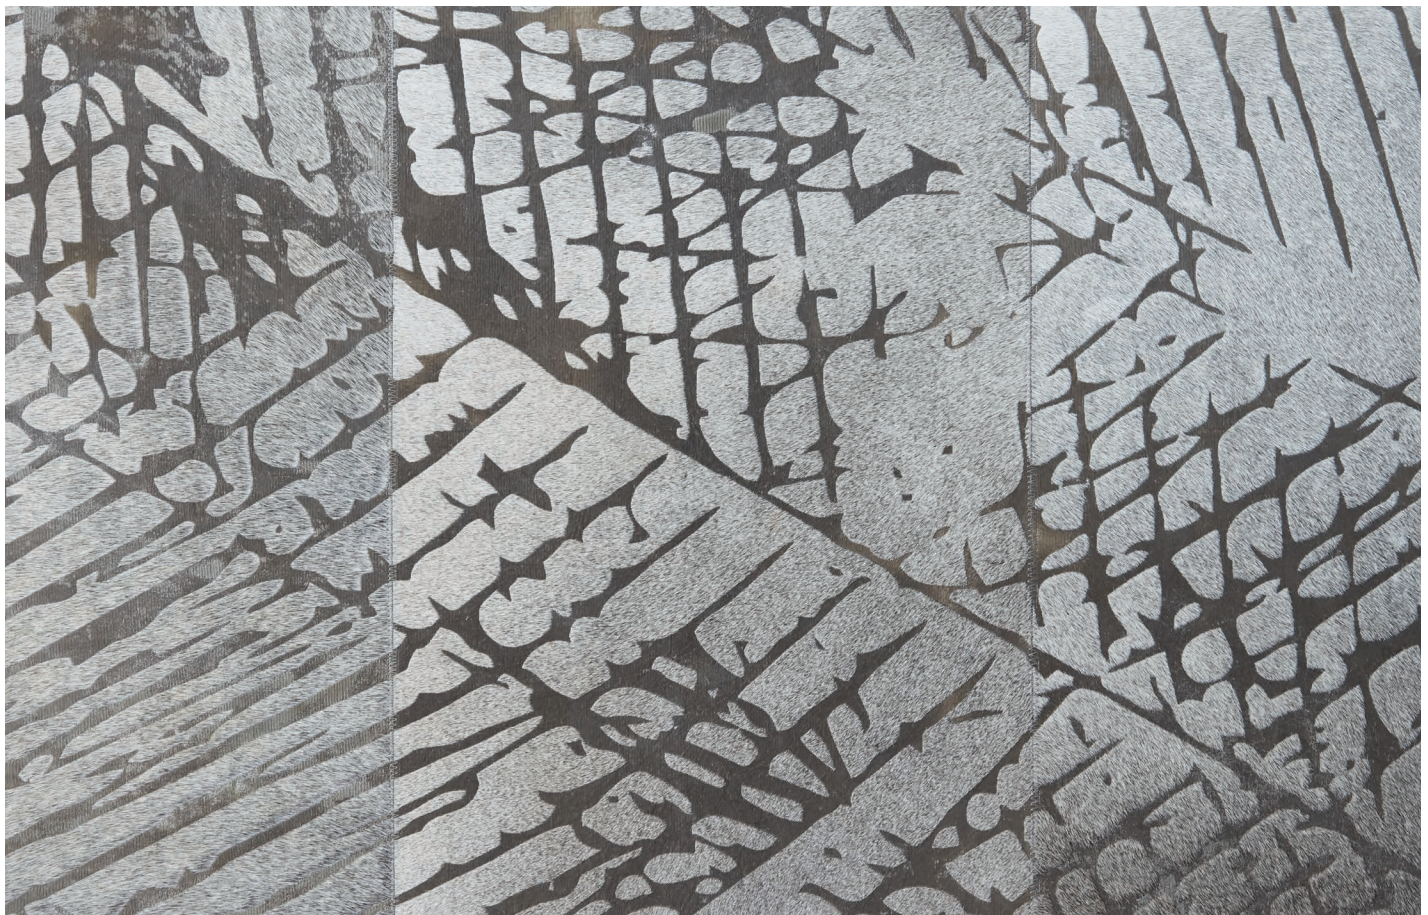

SHIIR

LUDLOW

Laser etched hair on hide, Ludlow echoes Plume's elegant illustration of a feather's secondary purpose – taking flight in exciting new form as technology meets calligraphic expression.

LUDLOW

Material

Hair on Hide

Size

Shown as sample size rug

Cream

Coronet

Raven

Ellis