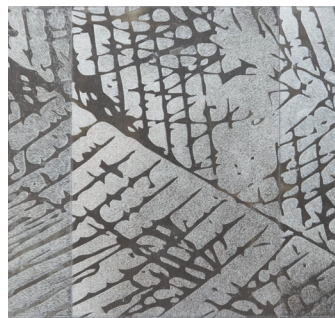

SHIIR

LUDLOW

Laser etched hair on hide, Ludlow echoes Plume's elegant illustration of a feather's secondary purpose – taking flight in exciting new form as technology meets calligraphic expression.

LUDLOW

Origin

Made in Uruguay

Material

Hair on Hide

Size

Shown as sample size rug

Coronet

Ellis

Raven

Cream

LUDLOW

Origin

Made in Uruguay

Material

Hair on Hide

Size

Shown as sample size rug

Cream

Ellis

Raven

Coronet

LUDLOW

Origin

Made in Uruguay