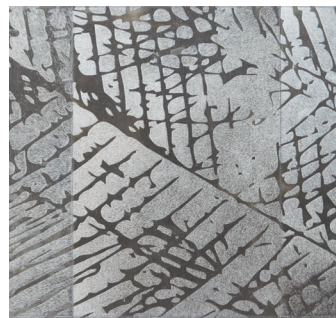

SHIIR

LUDLOW

Laser etched hair on hide, Ludlow echoes Plume's elegant illustration of a feather's secondary purpose – taking flight in exciting new form as technology meets calligraphic expression.

LUDLOW

Origin

Made in Uruguay

Material

Hair on Hide

Size

Shown as sample size rug

Coronet

Ellis

Raven

Cream

LUDLOW

Origin

Made in Uruguay

Material

Hair on Hide

Size