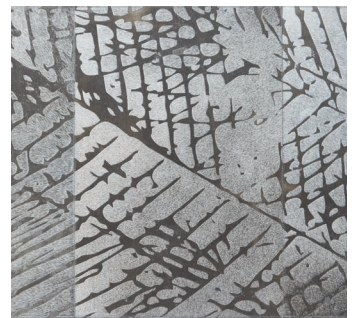

LUDLOW

Origin

Made in Uruguay

Material

Hair on Hide

Size

Shown as sample size rug

Ellis