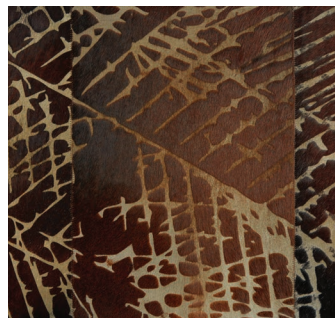

LUDLOW

Origin

Made in Uruguay

Material

Hair on Hide

Size

Shown as sample size rug

Coronet