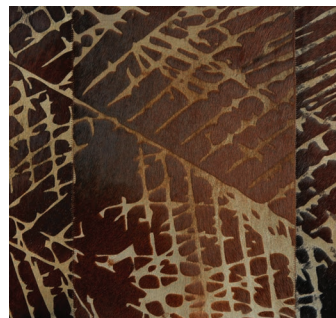

SHIIR

LUDLOW

Laser etched hair on hide, Ludlow echoes Plume's elegant illustration of a feather's secondary purpose – taking flight in exciting new form as technology meets calligraphic expression.

LUDLOW

Shown as sample size rug

Cream

Ellis

Raven

Coronet

LUDLOW

Origin

Made in Uruguay

Material

Hair on Hide

Size

Shown as sample size rug

Cream

Coronet

Raven

Ellis

LUDLOW

Origin

Made in Uruguay

Material

Hair on Hide

Size

Shown as sample size rug

Cream