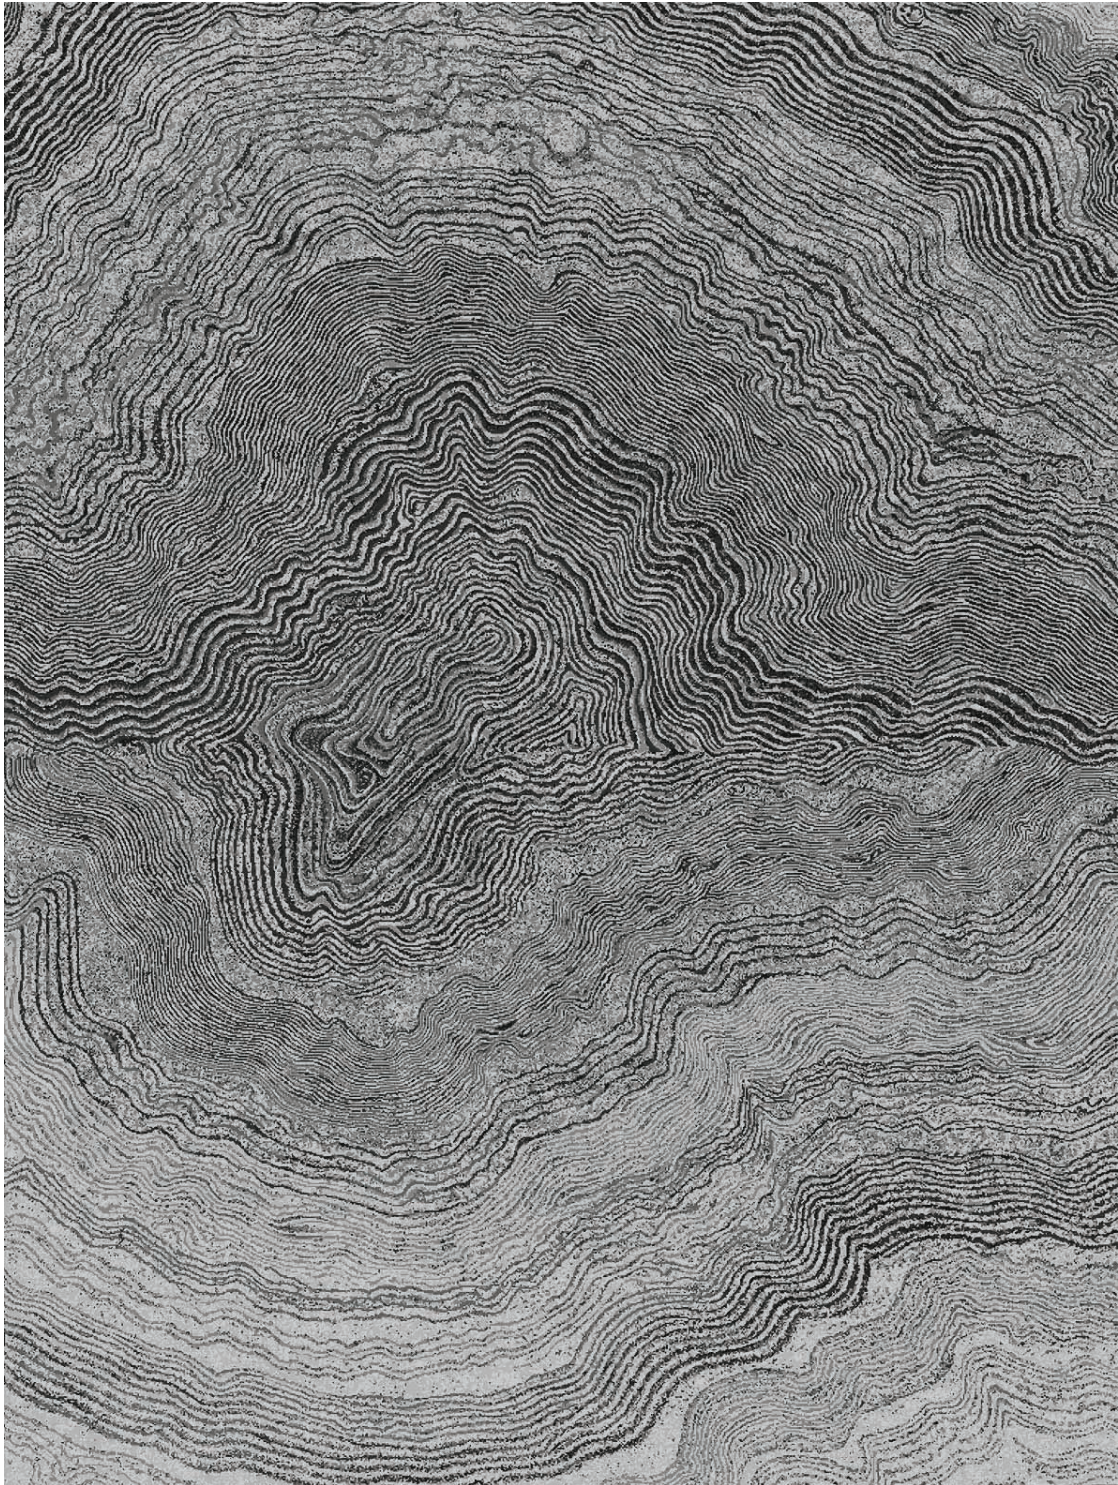

# PALLINA

Swirled, rippled, magnificently marbled - an evocative interpretation of the sculptor's most classic medium.

*Travertine*

*Basalt*

# PALLINA

*Origin*  
Made in India

*Material*  
Cashmere

*Size*  
Shown as 9x12' rug

*Basalt*

*Marina*

*Travertine*

PALLINA

*Full pattern rendering shown as 9x12' rug*