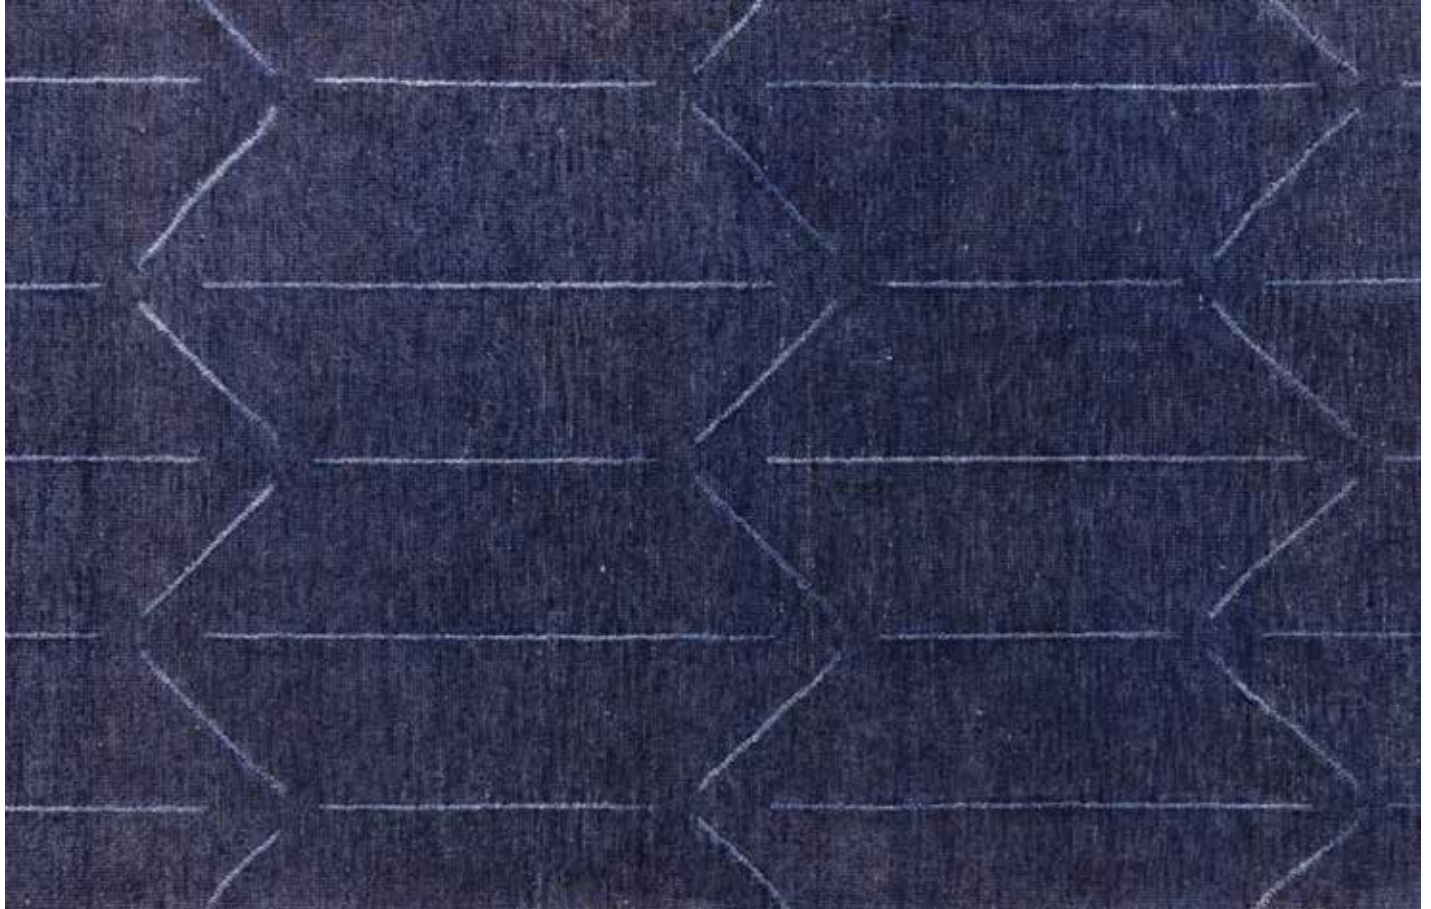

PRIMITIVE

Origin

Made in India

Material

Wool & Silk

Size

Shown as sample size rug

Indigo