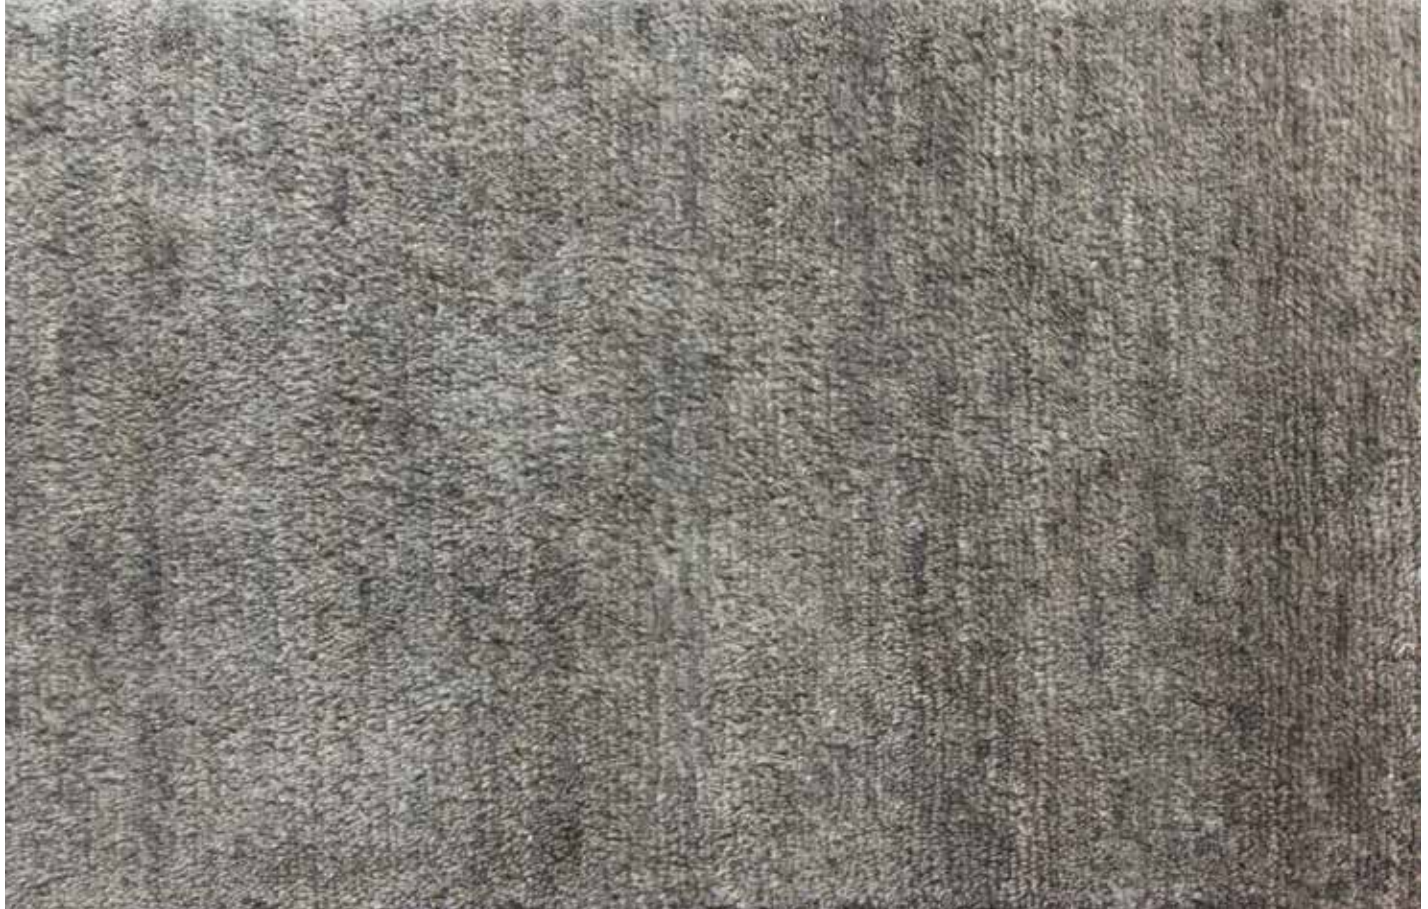

SYMMETRIA

Origin

Made in India

Material

Cashmere

Size

Shown as sample size rug

Rivulet