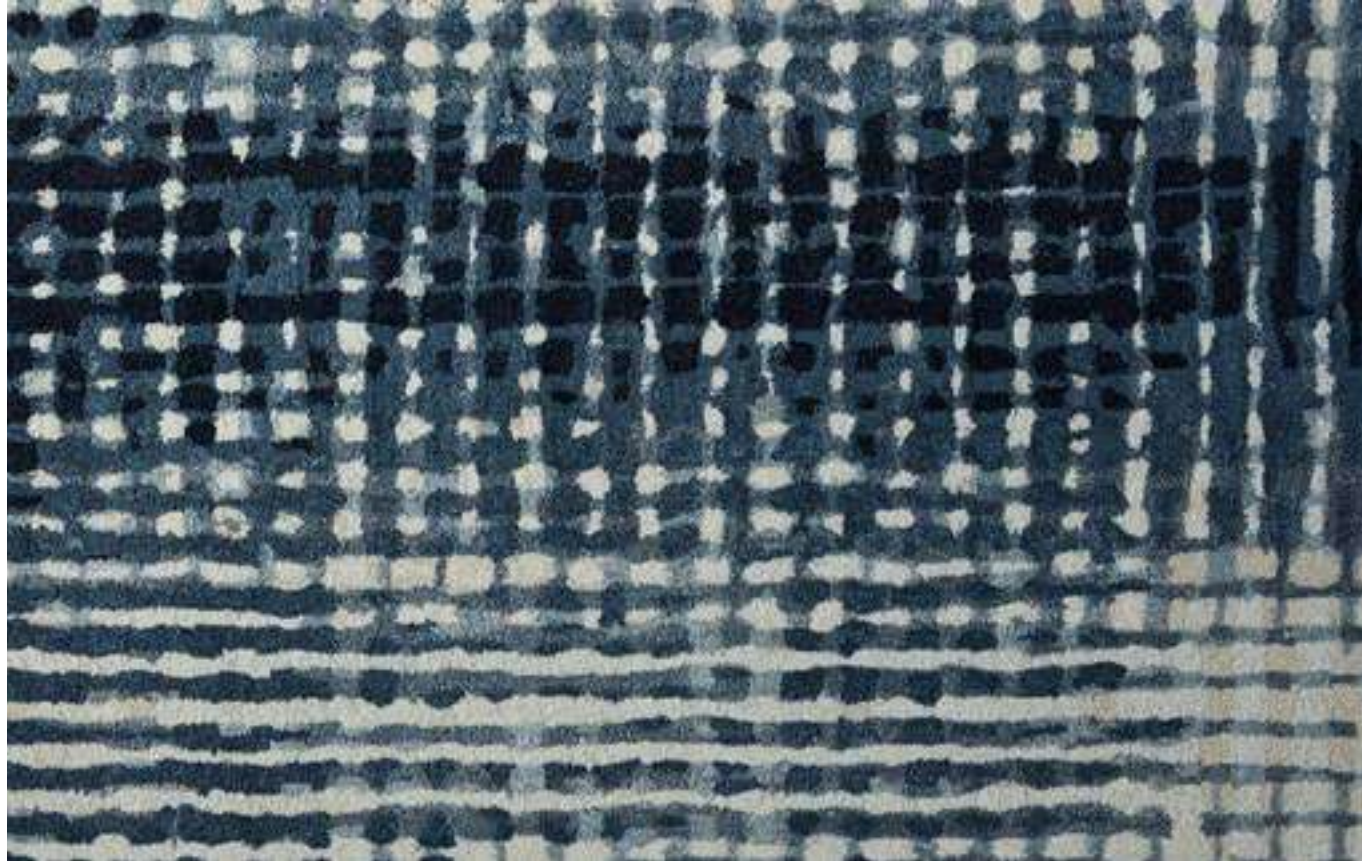

# PATTERN RENDERING

*Constellation*

Size: 9x12

*Ellery, Puff*  
Hand Knotted

*Ellery, Puff - Pattern*  
Hand Knotted

*Ellery, Puff - Detail*  
Hand Knotted

Ellery HT, Crispin - Pattern  
Hand Tufted

Ellery HT, Crispin - Detail  
Hand Tufted