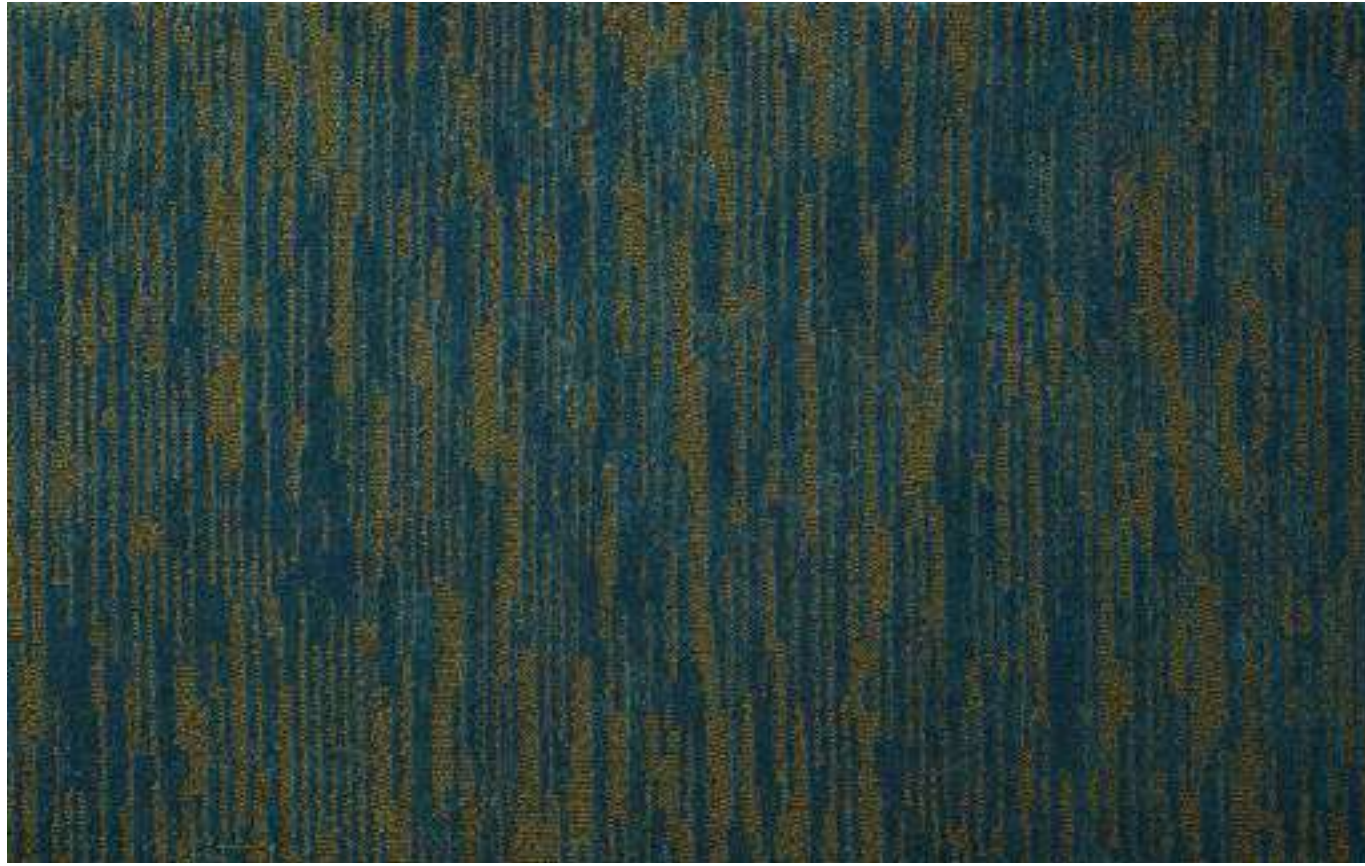

# PATTERN RENDERING

Ellery

Size: 9x12

*Palisade, Crystalline*  
Hand Knotted

*Palisade, Crystalline - Pattern*  
Hand Knotted

*Palisade, Crystalline - Detail*  
Hand Knotted

*Palisade HT, Citation - Pattern*  
*Hand Tufted*