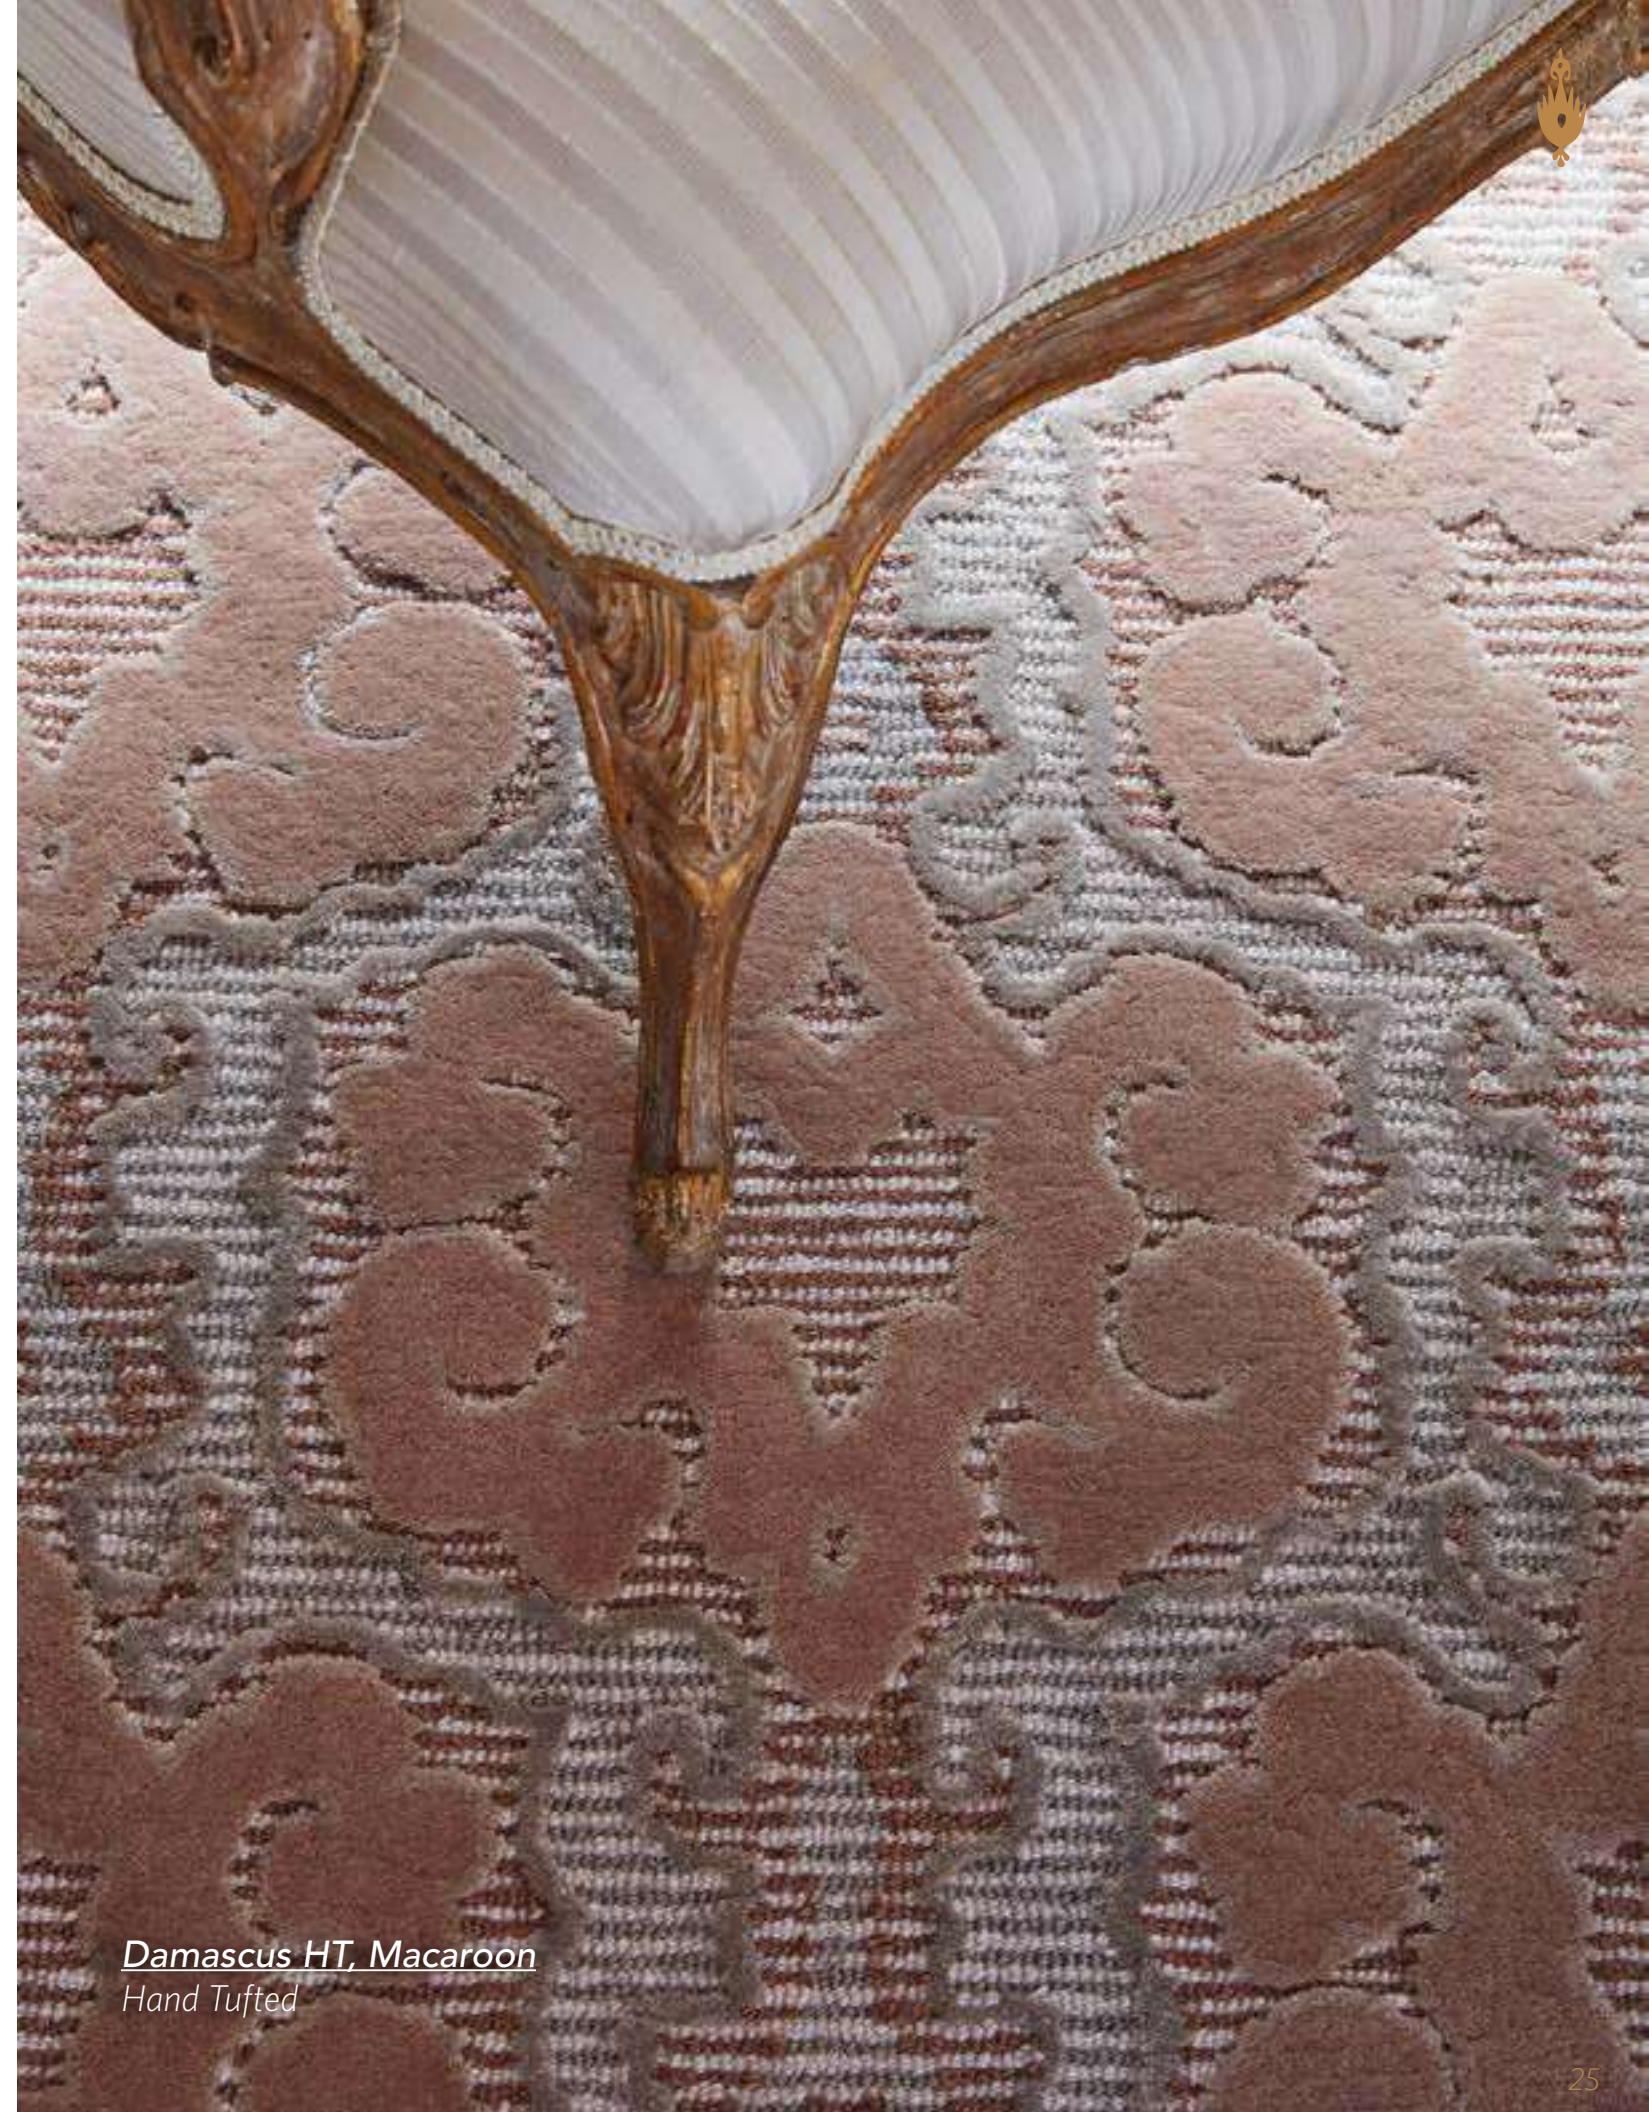

# PATTERN RENDERING

Post

Size: 9x12

*Damascus, Crown - Pattern  
Hand Knotted*

*Damascus, Crown - Detail  
Hand Knotted*

*Damascus, Crown  
Hand Knotted*

*Damascus HT, Macaroon - Pattern  
Hand Tufted*

*Damascus HT, Macaroon - Detail  
Hand Tufted*