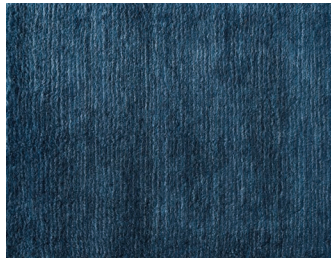

ALLARD

Origin
Made in India

Material
Wool

Size
Shown as sample size rug

Fuller