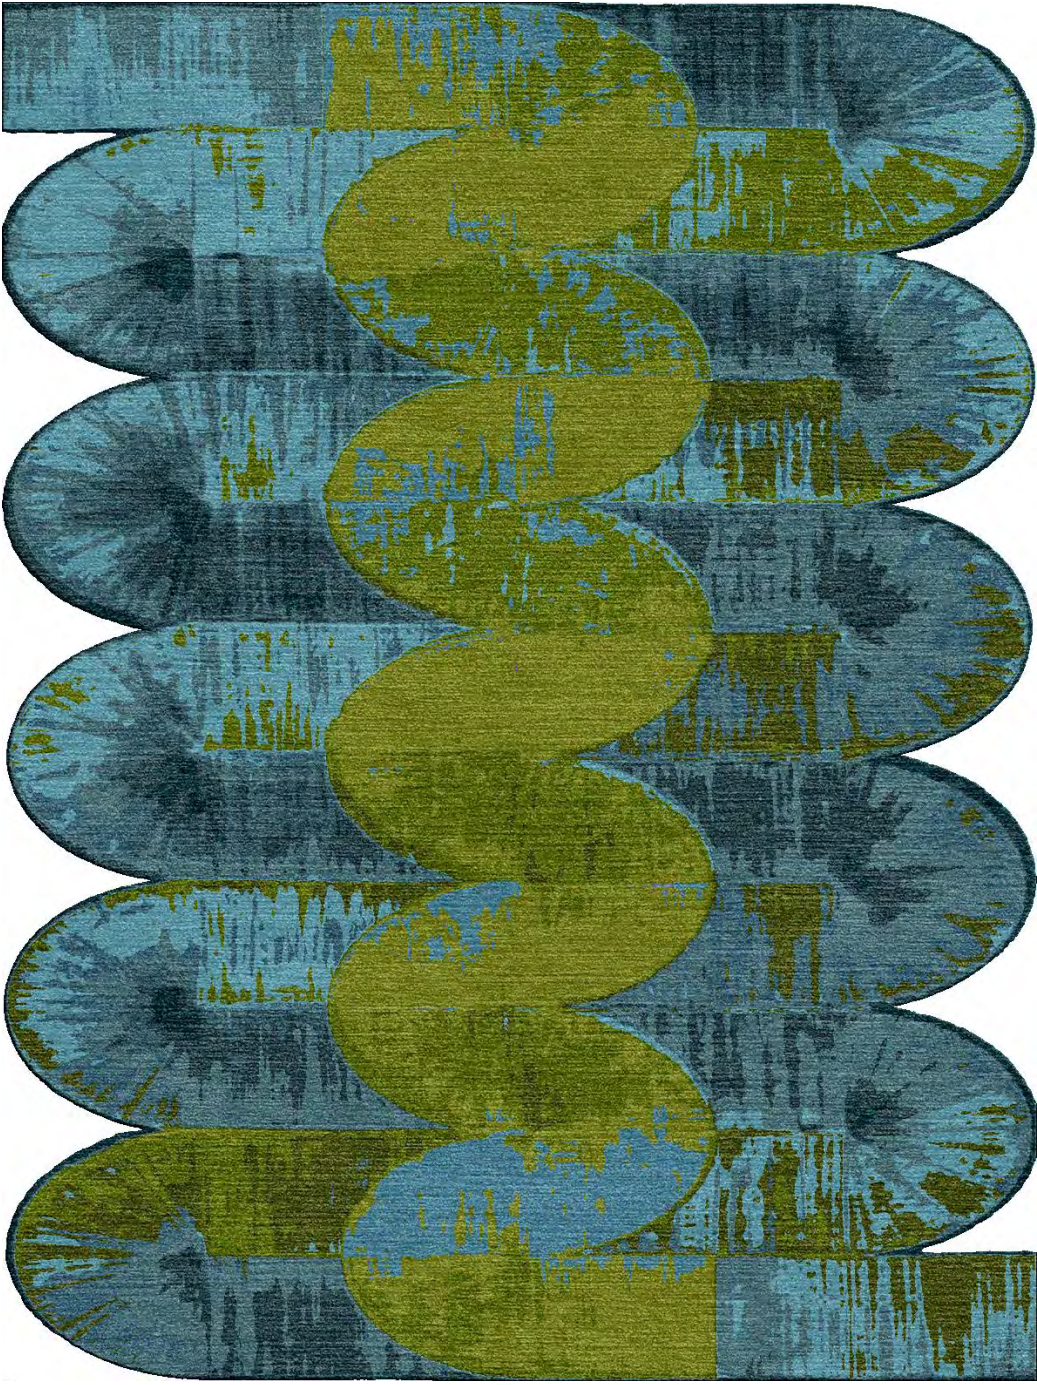

SHIIR

BOOMERANG

Boomerang reflects gesture. The slow drag of a paint brush, switchback-style, pigment thinning as it stretches across canvas. Geometric forms emerge from that moment, balancing heaviness and light. Shaped and nearly architectural, Boomerang is bold, expressive, and open to interpretation.

Material

Wool

Construction

Hand-knotted Tibetan

Colorway

Chiffon

Full pattern rendering shown as 9x12' rug

BOOMERANG

Origin

Nepal

Material

Wool

Construction

Hand-knotted Tibetan

Colorway

Serpent

Photo of sample rug

Full pattern rendering shown as 9x12' rug

BOOMERANG

Origin

Nepal

Material

Wool

Construction