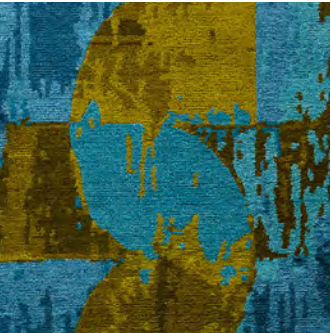

SHIIR

BOOMERANG

Boomerang reflects gesture. The slow drag of a paint brush, switchback-style, pigment thinning as it stretches across canvas. Geometric forms emerge from that moment, balancing heaviness and light. Shaped and nearly architectural, Boomerang is bold, expressive, and open to interpretation.

Material

Wool

Construction

Hand-knotted Tibetan

Colorway

Chiffon

Full pattern rendering shown as 9x12' rug

BOOMERANG

Origin

Nepal

Material

Wool

Construction

Hand-knotted Tibetan

Colorway

Serpent

Photo of sample rug

Full pattern rendering shown as 9x12' rug

BOOMERANG

Origin

Nepal

Material

Wool

Construction