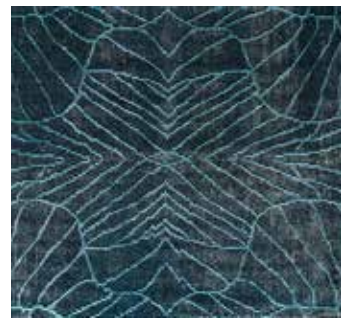

CONTOUR

Origin
Made in India

Material
Wool & Silk

Size
Shown as sample size rug

Amethyst

Cityscape

Rain

Loggia

CONTOUR

Origin
Made in India

Material
Wool & Silk

Size
Shown as sample size rug

Amethyst

Cityscape

Loggia

Rain