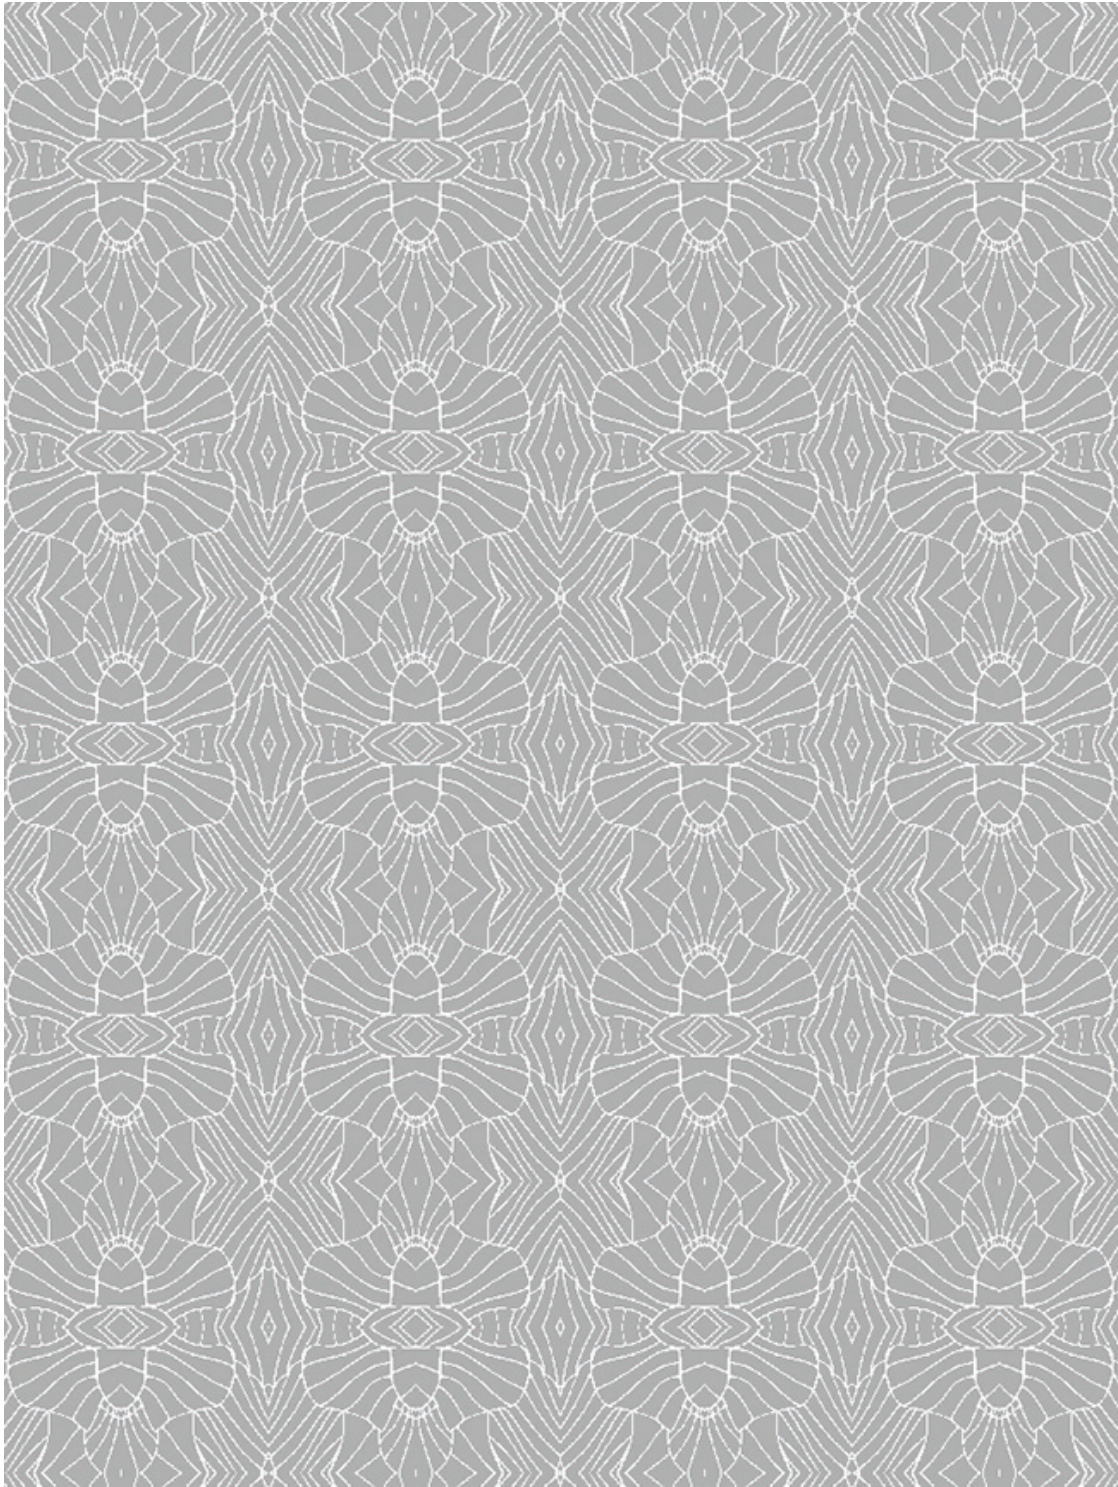

CONTOUR

Full pattern rendering shown as 9x12' rug