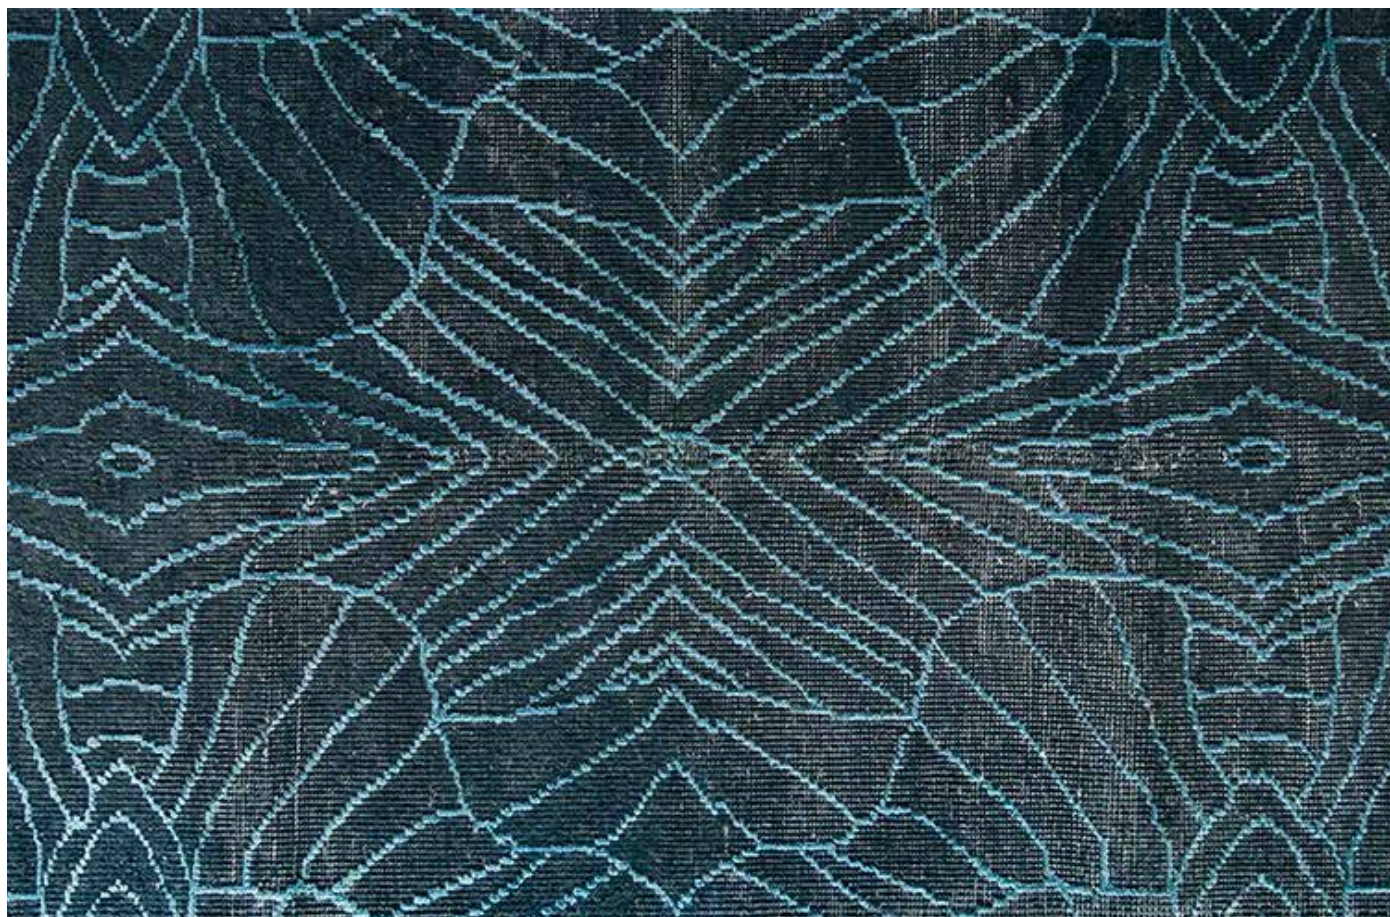

CONTOUR

Full pattern rendering shown as 9x12' rug