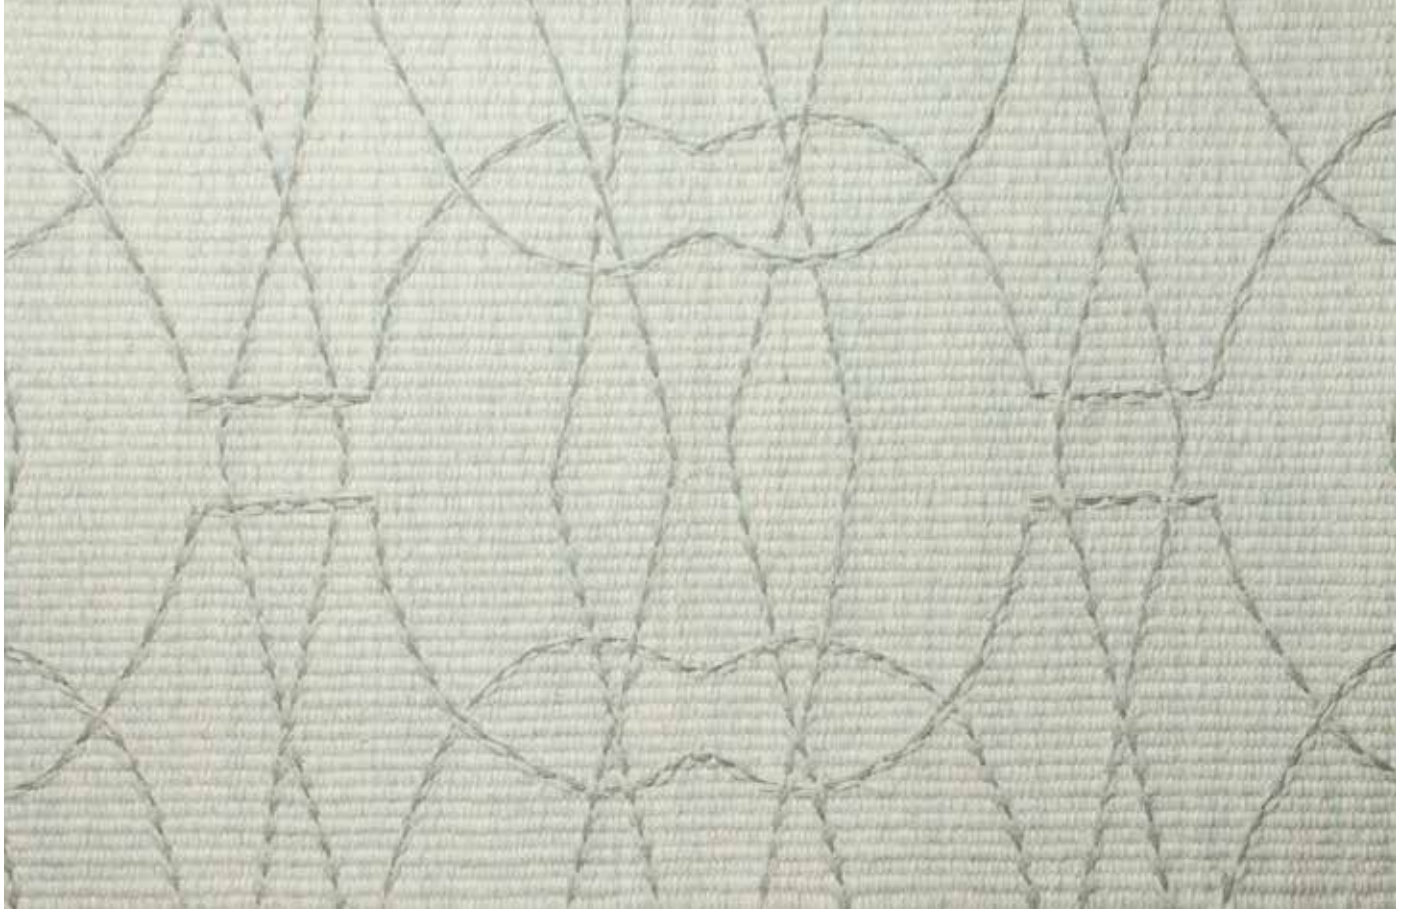

SHIIR

ECHO

Simplicity, striated. Links, connected.
Repetition, refined. A contemporary - dare
we say masculine - interpretation of all
that curves.

ECHO

Origin

Made in India

Material

Wool Flatweave with Wool Embroidery

Size

Shown as 9x12' rug

Frost

Lily Pad

Pool

Drummond

ECHO

Origin

Made in India

Material

Wool Flatweave with Wool Embroidery

Size

Shown as sample size rug

Drummond

Lily Pad

Pool

Frost

ECHO

Origin

Made in India

Material

Wool Flatweave with Wool Embroidery

Size

Shown as sample size rug