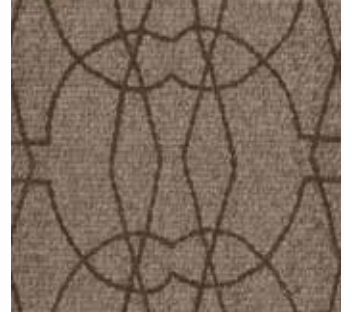

Made in India

Material

Wool Flatweave with Wool Embroidery

Size

Shown as sample size rug

Drummond

Lily Pad

Pool

Frost

ECHO

Origin

Made in India

Material

Wool Flatweave with Wool Embroidery

Size

Shown as sample size rug

Drummond

Frost

Pool

Lily Pad

ECHO

Origin

Made in India

Material

Wool Flatweave with Wool Embroidery

Size

Shown as sample size rug

Drummond

Frost

Lily Pad

Pool