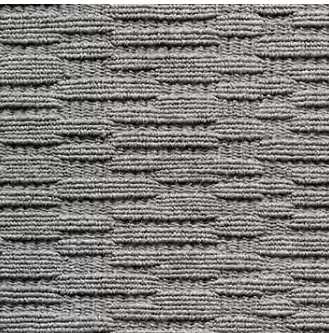

SHIIR

FUTURA

Futura distills classic patterning to its textural, tonal essence. A single color. A variable surface. Raised loops and flatter ground create a rhythm that's felt as much as seen. Emotive, Futura is clean, graphic, and grounded in materiality.

PET

Construction

Hand-knotted

Colorway

Alabaster

Photo of sample rug

Full pattern rendering shown as 9x12' rug

FUTURA

Origin

India

Material

PET

Construction

Hand-knotted

Colorway

Apollo

Photo of sample rug

Full pattern rendering shown as 9x12' rug

FUTURA

Origin

India

Material

PET

Construction