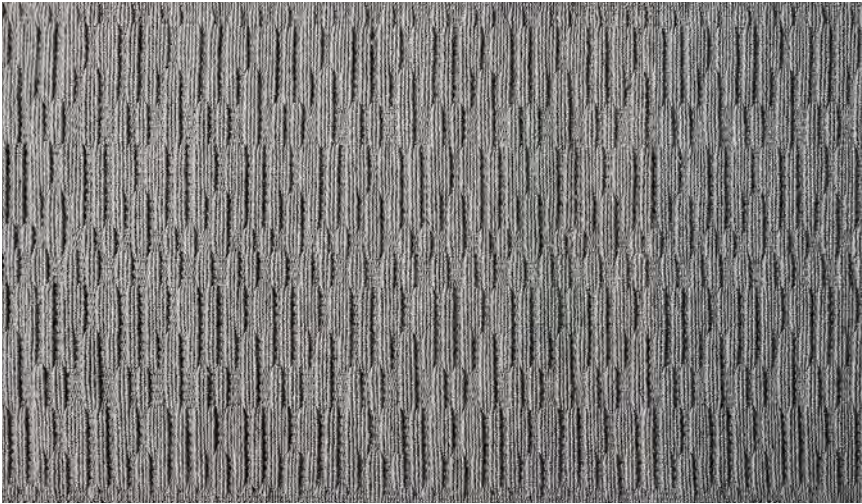

SHIIR

FUTURA

Futura distills classic patterning to its textural, tonal essence. A single color. A variable surface. Raised loops and flatter ground create a rhythm that's felt as much as seen. Emotive, Futura is clean, graphic, and grounded in materiality.

FUTURA

Origin

India

Material

PET

Construction

Hand-knotted

Size

Shown as sample size rug

Alabaster

Apollo

Ultramar

FUTURA

Origin

India

Material

PET

Construction

Hand-knotted

Colorway

Alabaster

Photo of sample rug

Full pattern rendering shown as 9x12' rug

FUTURA