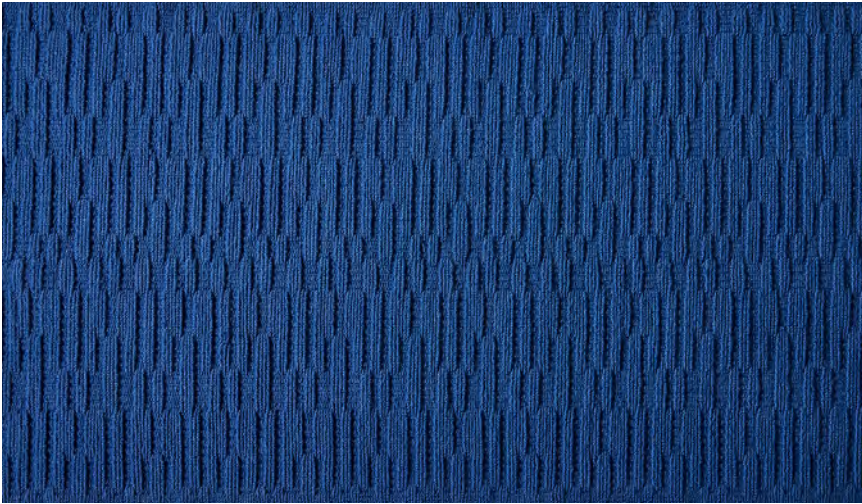

SHIIR

FUTURA

Futura distills classic patterning to its textural, tonal essence. A single color. A variable surface. Raised loops and flatter ground create a rhythm that's felt as much as seen. Emotive, Futura is clean, graphic, and grounded in materiality.

FUTURA

Origin

India

Material

PET

Construction

Hand-knotted

Size

Shown as sample size rug

Alabaster

Apollo

Ultramar

FUTURA

Origin

India

Material

Origin

India

Material

PET

Construction

Hand-knotted

Colorway

Apollo