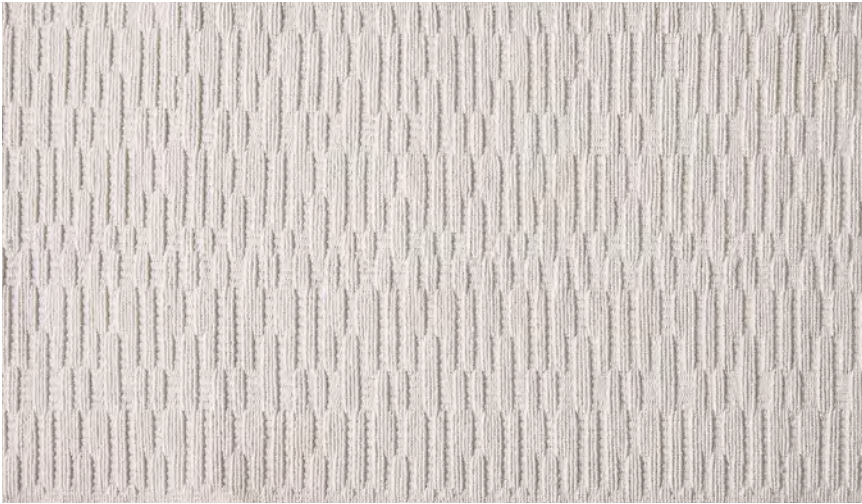

SHIIR

FUTURA

Futura distills classic patterning to its textural, tonal essence. A single color. A variable surface. Raised loops and flatter ground create a rhythm that's felt as much as seen. Emotive, Futura is clean, graphic, and grounded in materiality.

FUTURA

Origin

India

Material

PET

Construction

Hand-knotted

Size

Shown as sample size rug

Alabaster

Apollo

Ultramar

FUTURA

Origin

India

Material

PET

Construction

Hand-knotted

Colorway

Alabaster

Photo of sample rug

Full pattern rendering shown as 9x12' rug

FUTURA