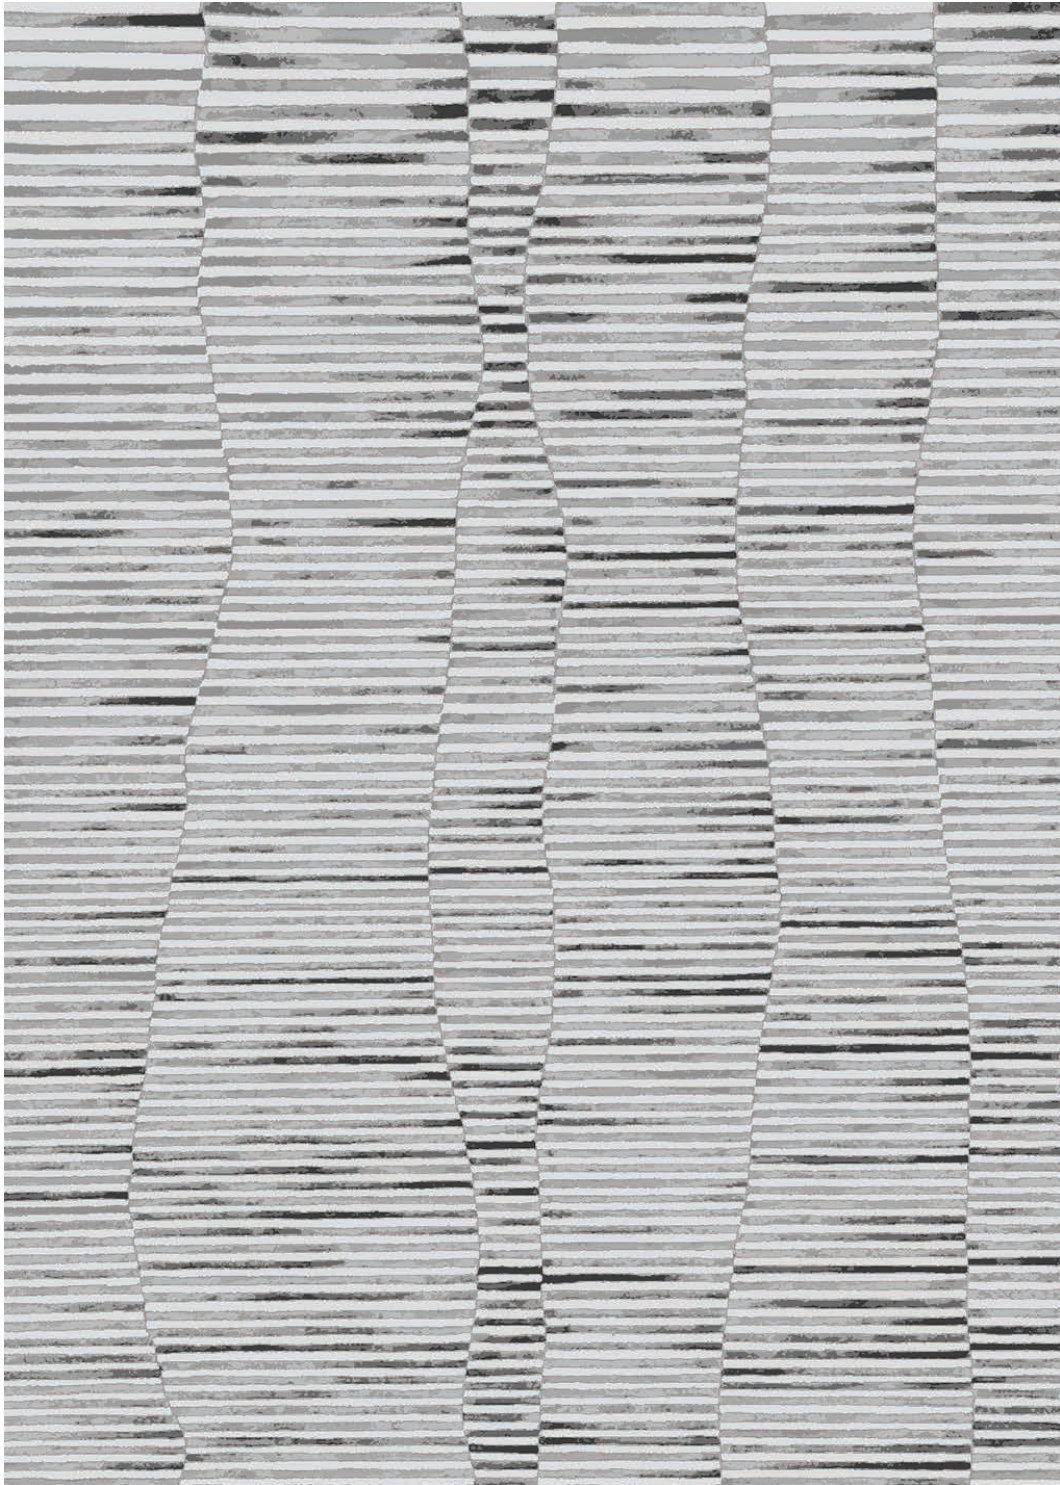

# INTERLUDE

Linear, yet rippled. Softened by watercolor-like blue-green shading and irregular edges.

# INTERLUDE

*Origin*

*Made in India*

*Material*

*Wool & Silk, Persian Oxidized.*

*Size*

*Shown as sample size rug*

*Island*

# INTERLUDE

*Origin*

*Made in India*

*Material*

*Wool & Silk, Persian Oxidized.*

*Size*

*Shown as sample size rug*

*Envy*

# INTERLUDE

*Full pattern rendering shown as 9x12' rug*