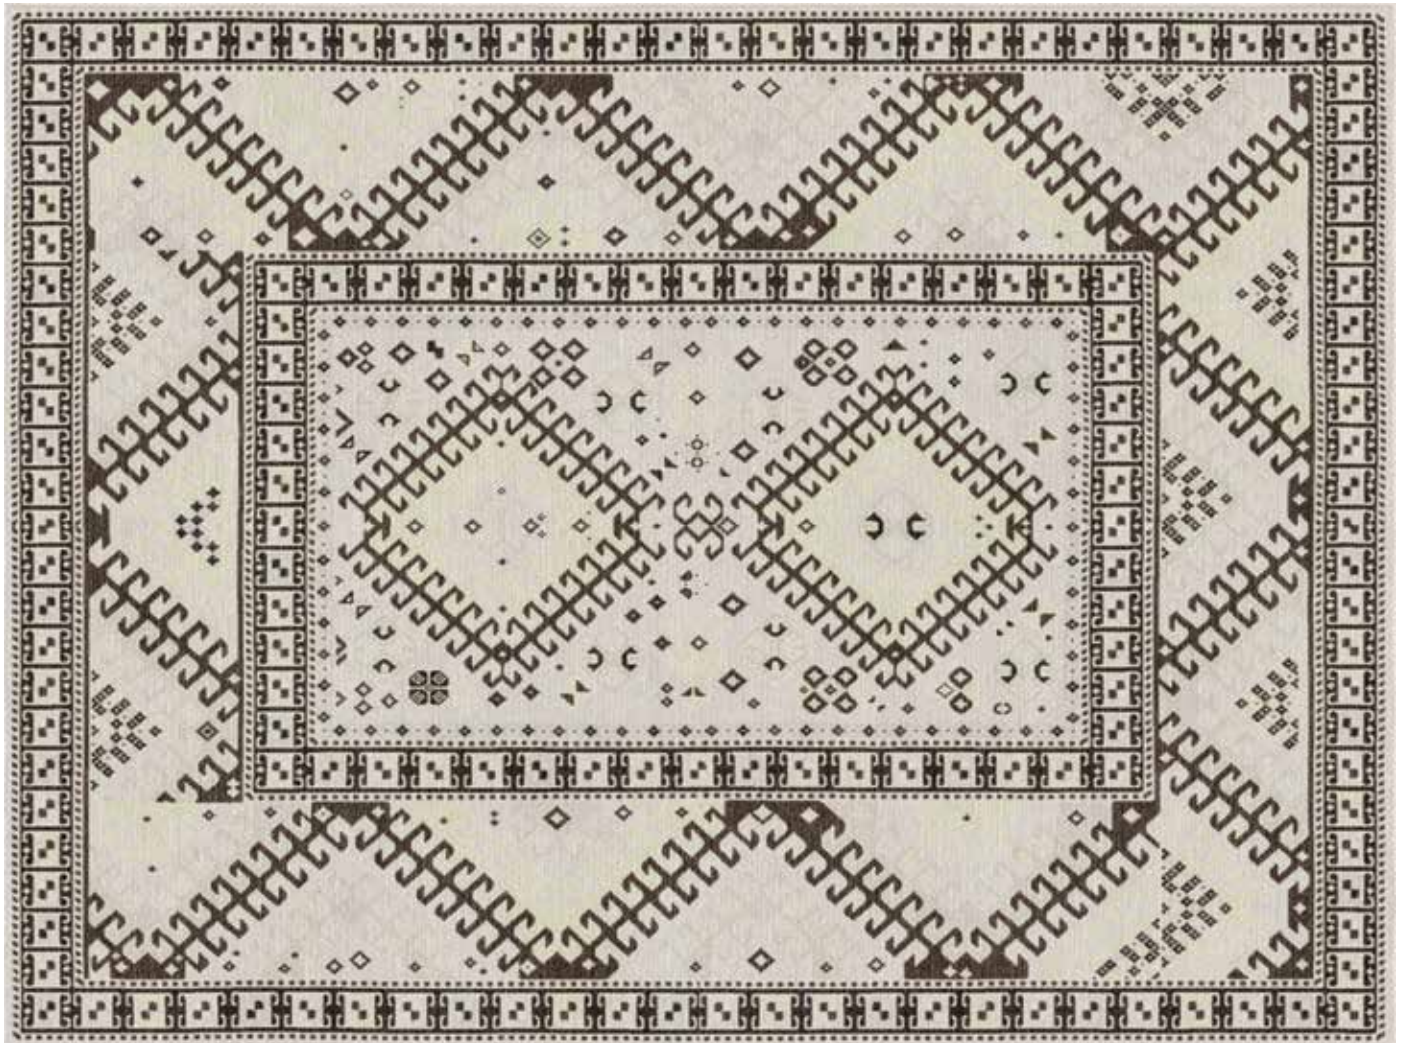

ISLA

Origin

Made in India

Material

Wool

Size

Shown as sample size rug

Nautilus

Tribute

Eternal

ISLA

Origin
Made in India

Material
Wool

Size
Shown as sample size rug

Eternal

Tribute

Full pattern rendering shown as 9x12' rug