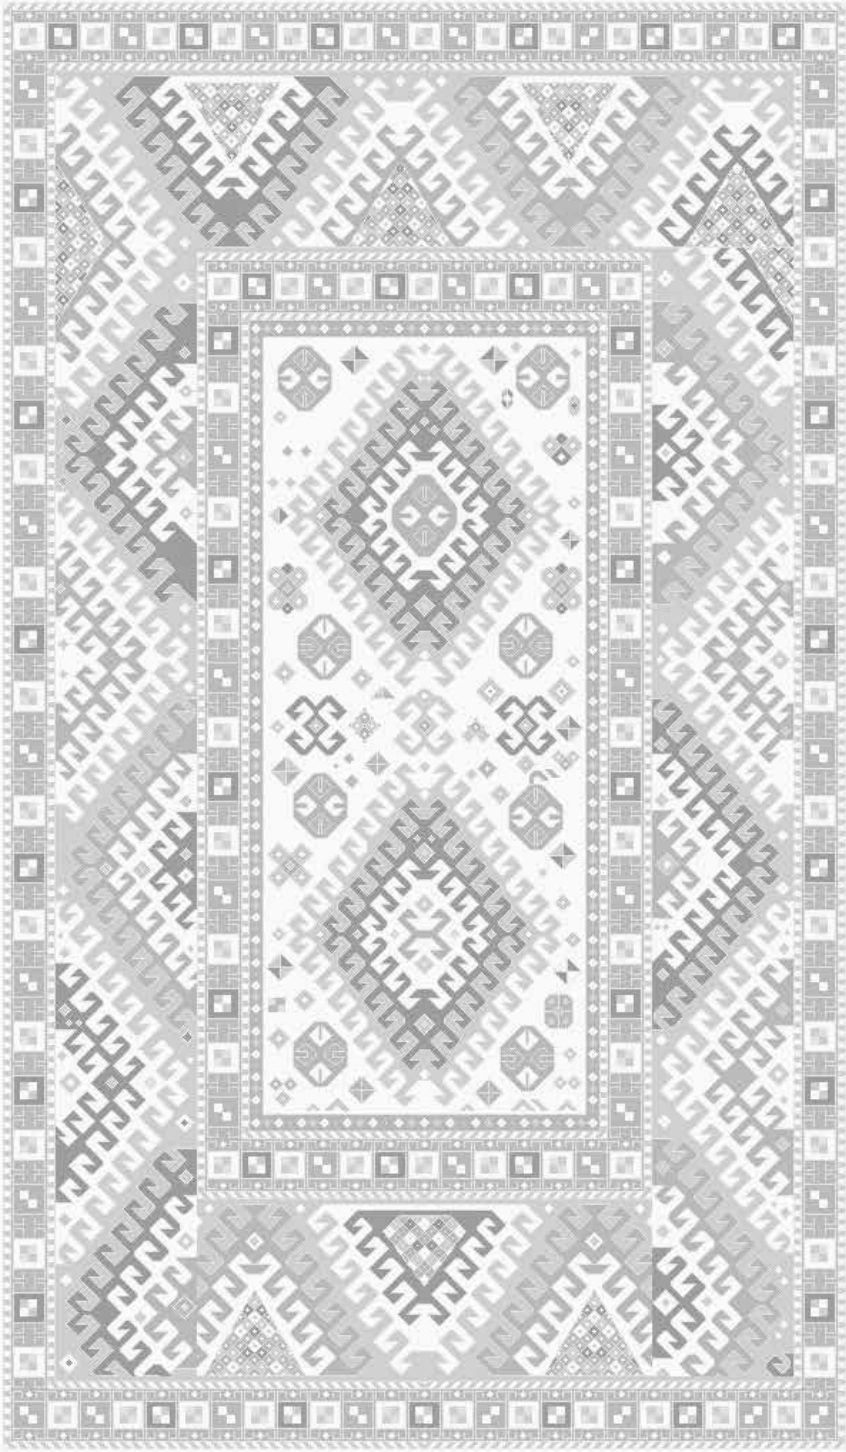

SHIIR

ISLA

Inspired by the steeply rugged topography of the Kazak mountains, Isla's angled design aspects in both border and field - including twin medallions - are at once typical and revolutionary, thanks to fresh new colorway choices.

ISLA

Origin

Made in India

Material

Wool

Size

Shown as sample size rug

Nautilus

Nautilus

ISLA

Origin
Made in India

Material
Wool

Size
Shown as sample size rug

Eternal

Nautilus

Tribute

Full pattern rendering shown as 9x12' rug