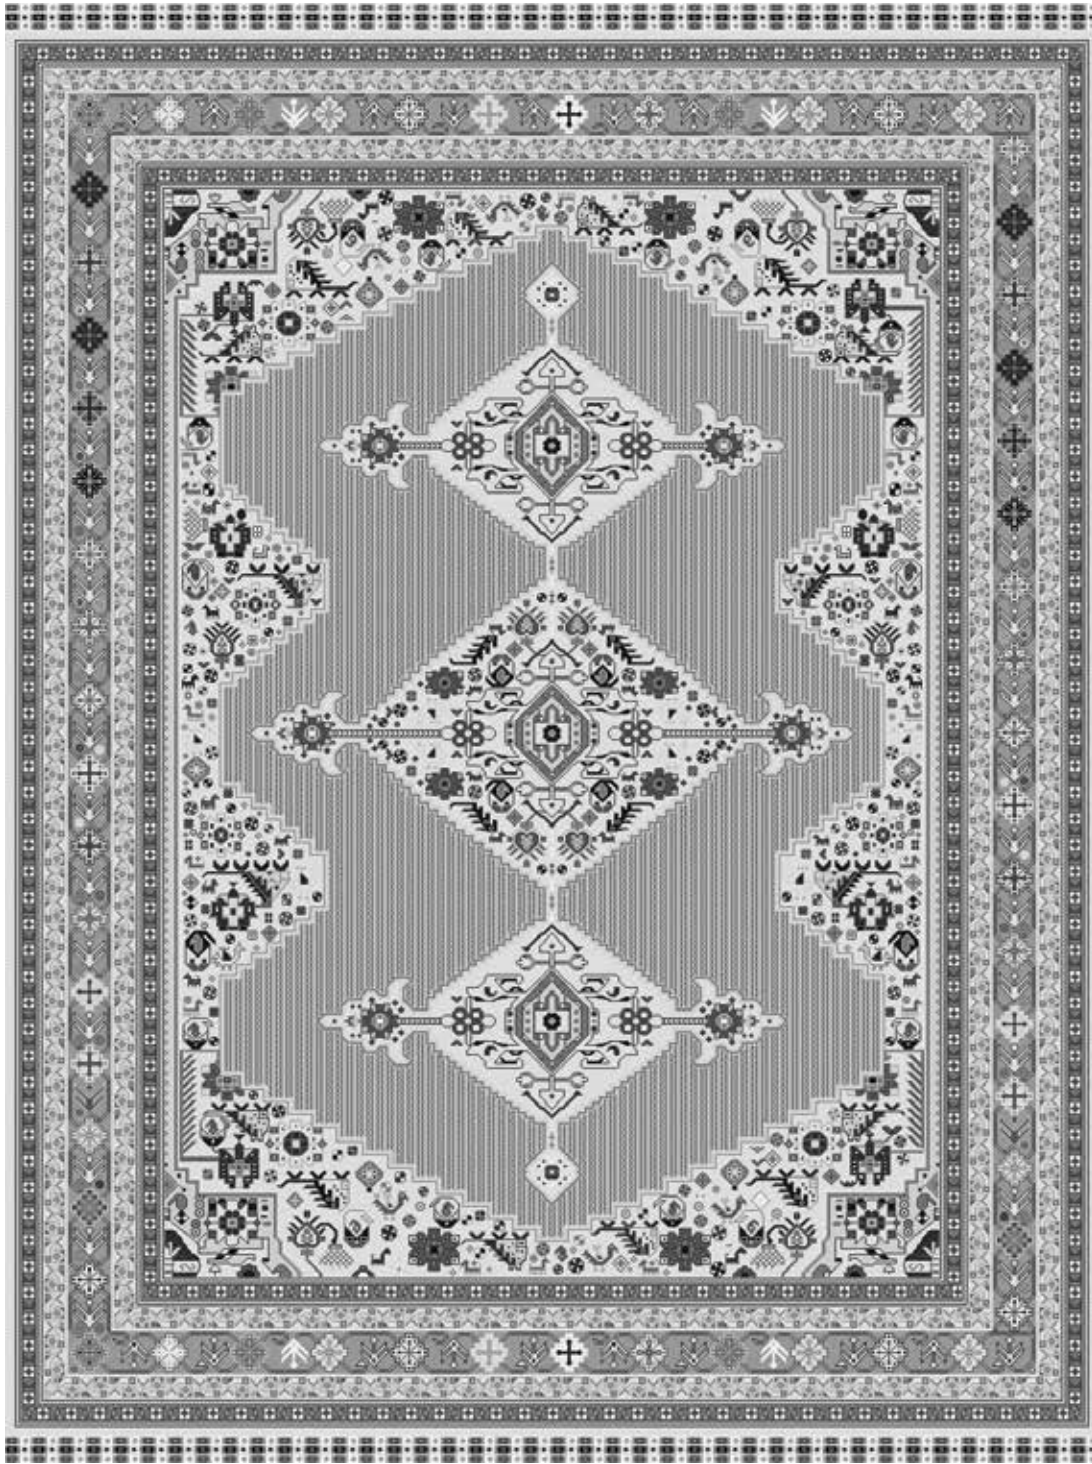

SHIR

JERRAN

Jerran is bold, yes – but more so, balanced. A fusion of border and field that reads, at first glance, as one. Delve more deeply, however, and geometric tension becomes apparent: prominent medallions seem to recede; vertical caning is subtly revealed.

White Jasper

Badian

JERRAN

Origin
Made in India

Material
Silk & Wool

Size
Shown as sample size rug

Badian

White Jasper

Masala

JERRAN

Origin

Made in India

Material

Silk & Wool

Size

Shown as sample size rug

Badian

Masala

White Jasper

Full pattern rendering shown as 9x12' rug