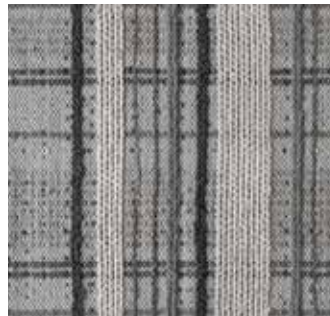

SHIIR

KETT

A loopy background, a chain-stitched plaid.
Flatwoven texture, modern technique. All
wool and all wow.

KETT

Origin
Made in India

Material
Wool & Silk

Size
Shown as sample size rug

Bay

Cocoa

Earth

Farrow

Signal

Amandine

KETT

Origin
Made in India

Material
Wool & Silk

Size
Shown as sample size rug

Amandine

Cocoa

Earth

Farrow

Signal

Bay

KETT