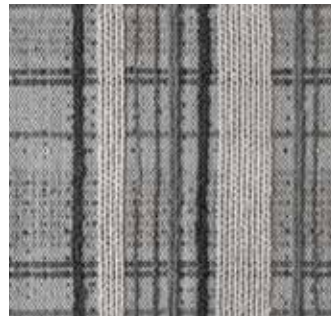

SHIIR

KETT

A loopy background, a chain-stitched plaid.
Flatwoven texture, modern technique. All
wool and all wow.

KETT

Origin
Made in India

Material
Wool & Silk

Size
Shown as sample size rug

Bay

Cocoa

Earth

Farrow

Signal

Amandine

KETT

Origin
Made in India

Material
Wool & Silk

Size
Shown as sample size rug

Amandine

Cocoa

Earth

Farrow

Signal

Bay

KETT

Origin
Made in India

Material
Wool & Silk

Size
Shown as sample size rug

Amandine

Bay

Earth

Farrow

Signal