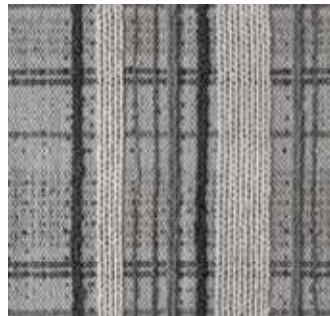

Origin
Made in India

Material
Wool & Silk

Size
Shown as sample size rug

Amandine

Bay

Earth

Farrow

Signal

Cocoa

KETT

Origin
Made in India

Material
Wool & Silk

Size
Shown as sample size rug

Amandine

Bay

Cocoa

Farrow

Signal

Earth

KETT

Origin

Made in India

Material

Wool & Silk

Size

Shown as sample size rug

Amandine

Bay

Cocoa

Earth

Signal

Farrow