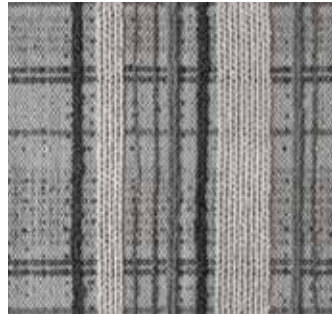

SHIIR

KETT

A loopy background, a chain-stitched plaid.
Flatwoven texture, modern technique. All
wool and all wow.

KETT

Origin
Made in India

Material
Wool & Silk

Size
Shown as sample size rug

Bay

Size
Shown as sample size rug

Amandine

Cocoa

Earth

Farrow

Signal

Bay

KETT

Origin
Made in India

Material
Wool & Silk

Size
Shown as sample size rug

Amandine

Bay

Earth

Farrow

Signal

Cocoa

KETT

Origin
Made in India

Material
Wool & Silk

Size
Shown as sample size rug

Amandine

Bay

Cocoa