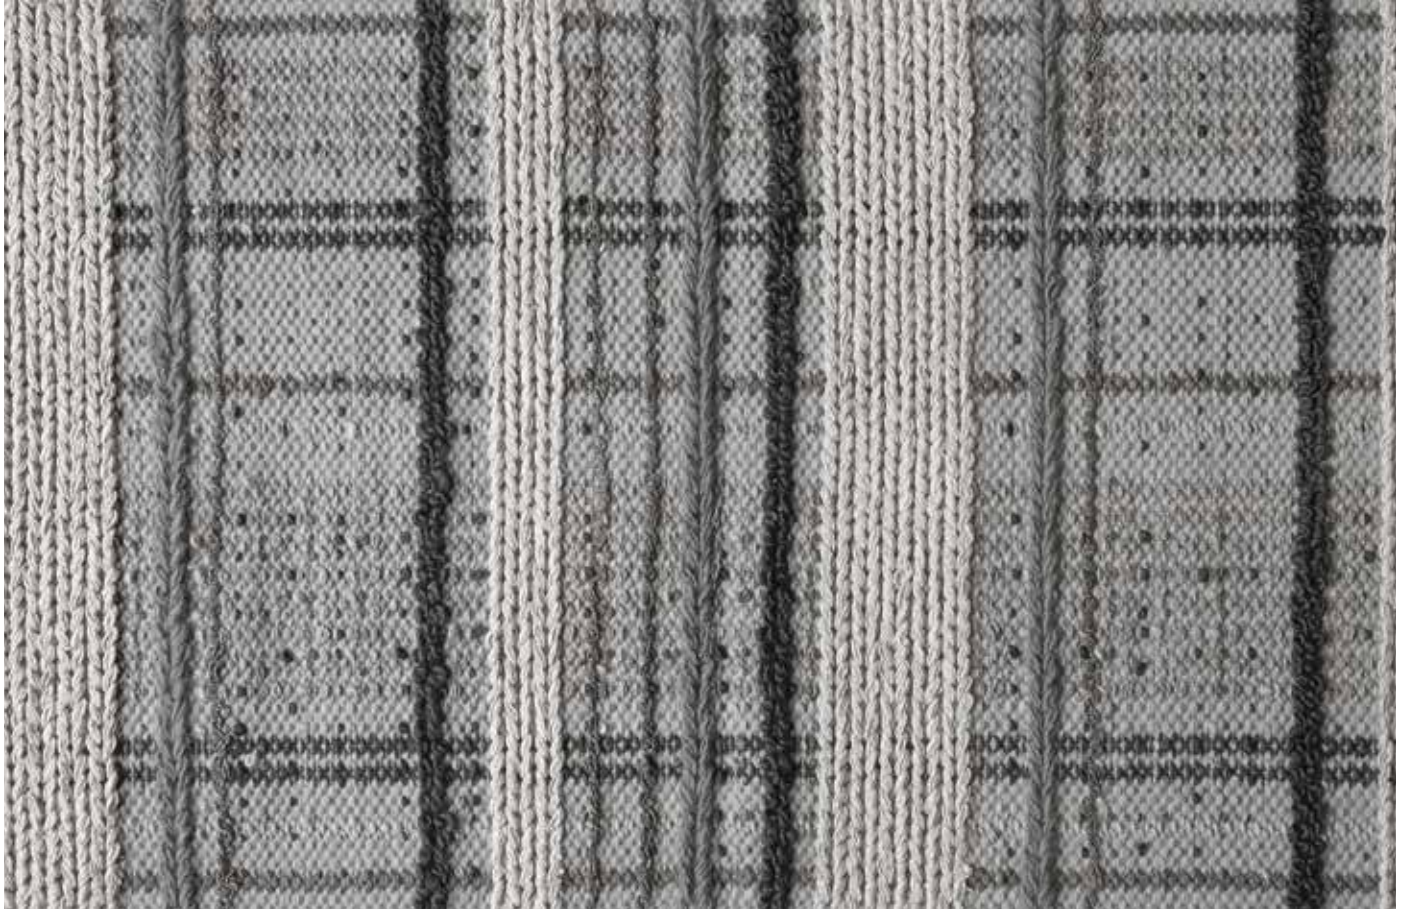

SHIIR

KETT

A loopy background, a chain-stitched plaid.
Flatwoven texture, modern technique. All
wool and all wow.

KETT

Origin
Made in India

Material
Wool & Silk

Size
Shown as sample size rug

Bay

Farrow

Signal

Earth

KETT

Origin

Made in India

Material

Wool & Silk

Size

Shown as sample size rug

Amandine

Bay

Cocoa

Earth

Signal

Farrow

Farrow

Signal