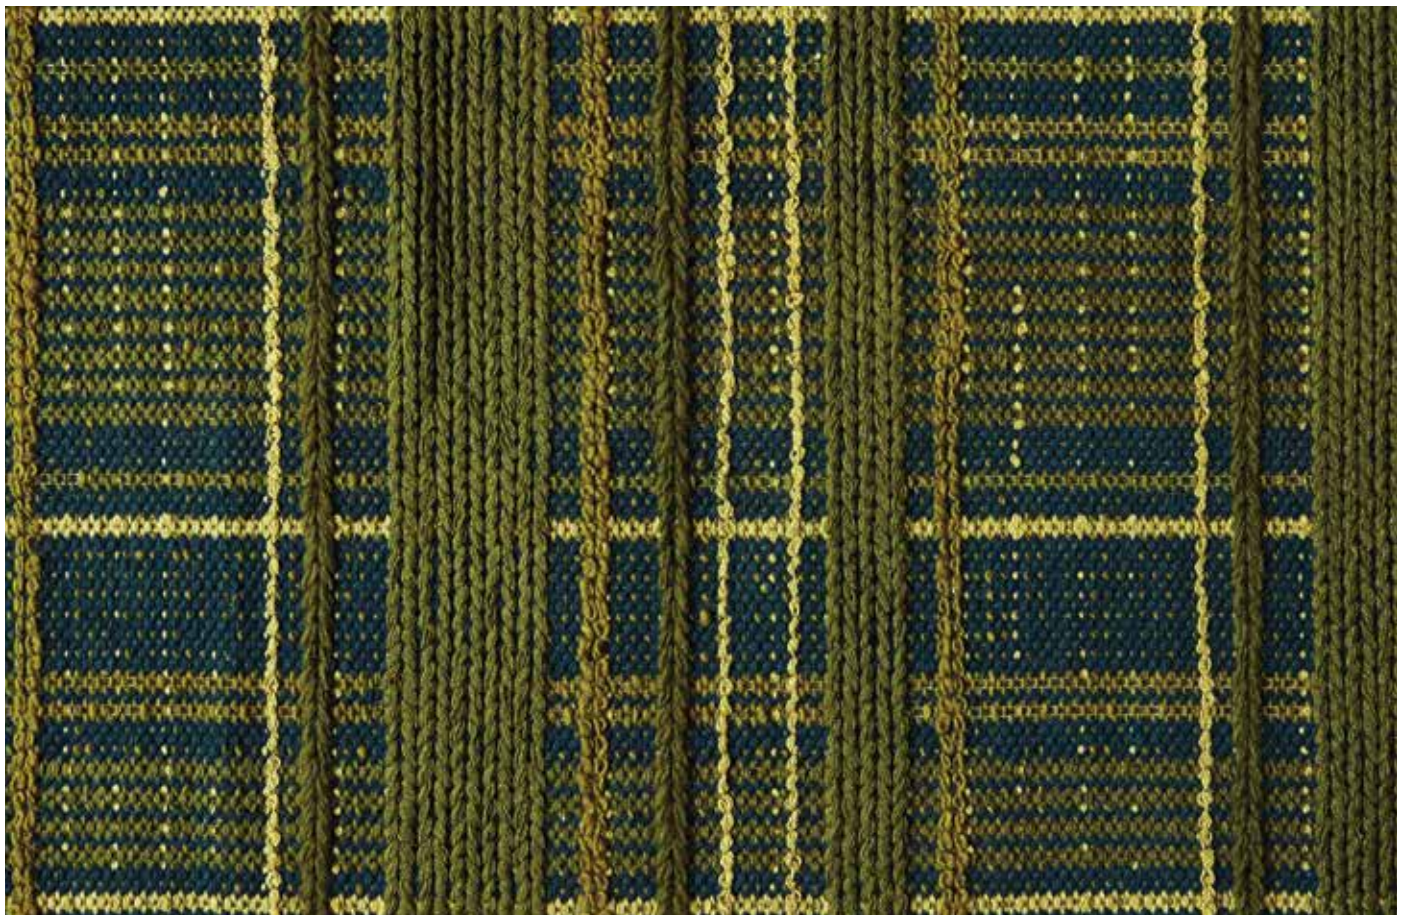

SHIIR

KETT

A loopy background, a chain-stitched plaid.
Flatwoven texture, modern technique. All
wool and all wow.

KETT

Origin
Made in India

Material
Wool & Silk

Size
Shown as sample size rug

Bay

Origin
Made in India

Material
Wool & Silk

Size
Shown as sample size rug

Amandine

Bay

Earth

Farrow

Signal

Cocoa

KETT

Origin
Made in India

Material
Wool & Silk

Size
Shown as sample size rug

Amandine

Bay

Cocoa

Farrow

Signal

Earth

KETT

Origin

Made in India

Material

Wool & Silk