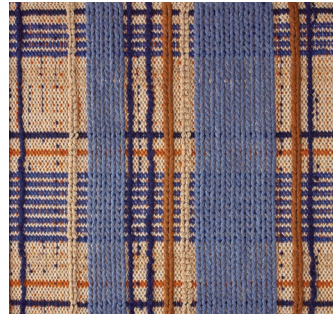

## KETT PA

A loopy background, a chain-stitched  
plaid Flatwoven texture, modern technique  
Performance-hardy and all wow.

# KETT PA

*Origin*

Made in India

*Material*

Polyester (PET)

*Size*

Shown as sample size rug

*Bevel*

*Bluebell*

*Cedar*

*Purr*

*Thistle*

*Latch*