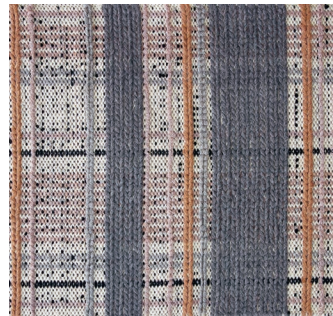

## KETT PA

A loopy background, a chain-stitched  
plaid Flatwoven texture, modern technique  
Performance-hardy and all wow.

# KETT PA

*Origin*

Made in India

*Material*

Polyester (PET)

*Size*

Shown as sample size rug

*Bevel*

*Bluebell*

*Latch*

*Purr*

*Thistle*

*Cedar*