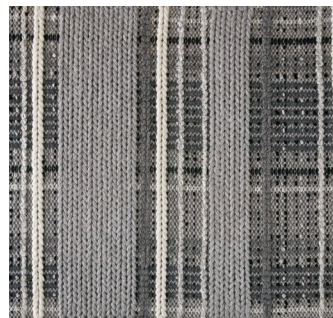

## KETT PA

A loopy background, a chain-stitched  
plaid Flatwoven texture, modern technique  
Performance-hardy and all wow.

*Bluebell*

*Cedar*

*Latch*

*Thistle*

*Purr*

# KETT PA

*Origin*

Made in India

*Material*

Polyester (PET)

*Size*

Shown as sample size rug

*Bevel*

*Bluebell*

*Cedar*

*Latch*

*Purr*

*Thistle*