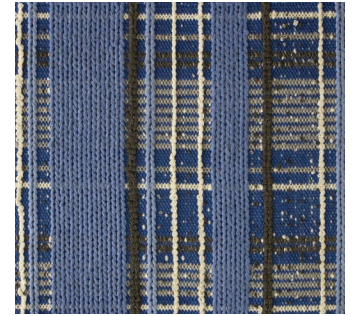

## KETT PA

A loopy background, a chain-stitched  
plaid Flatwoven texture, modern technique  
Performance-hardy and all wow.

*Bluebell*

*Cedar*

*Latch*

*Thistle*

*Purr*

# KETT PA

*Origin*

Made in India

*Material*

Polyester (PET)

*Size*

Shown as sample size rug

*Bevel*

*Bluebell*

*Cedar*

*Latch*

*Purr*

*Thistle*