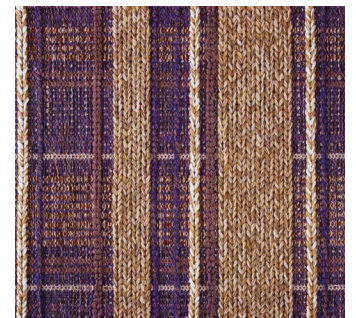

## KETT PA

A loopy background, a chain-stitched  
plaid Flatwoven texture, modern technique  
Performance-hardy and all wow.

*Bluebell*

*Cedar*

*Purr*

*Thistle*

*Latch*