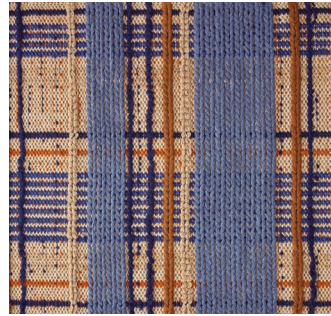

## KETT PA

A loopy background, a chain-stitched  
plaid Flatwoven texture, modern technique  
Performance-hardy and all wow.

# KETT PA

*Origin*  
Made in India

*Material*  
Polyester (PET)

*Size*  
Shown as sample size rug

*Bevel*

*Cedar*

*Latch*

*Purr*