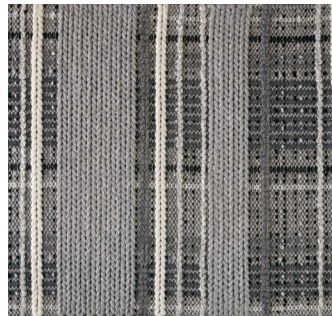

## KETT PA

A loopy background, a chain-stitched  
plaid Flatwoven texture, modern technique  
Performance-hardy and all wow.

# KETT PA

*Origin*

Made in India

*Material*

Polyester (PET)

*Size*

Shown as sample size rug

*Bevel*

*Bluebell*

*Latch*

*Purr*

*Thistle*

*Cedar*