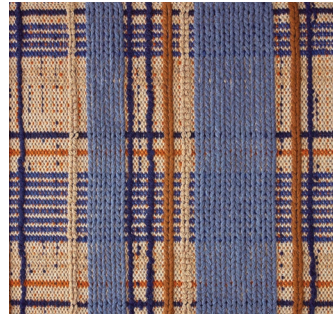

## KETT PA

A loopy background, a chain-stitched  
plaid Flatwoven texture, modern technique  
Performance-hardy and all wow.

# KETT PA

*Origin*

Made in India

*Material*

Polyester (PET)

*Size*

Shown as sample size rug

*Bevel*

*Bluebell*

*Latch*

*Purr*

*Thistle*

*Cedar*