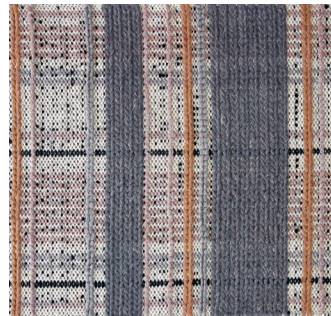

## KETT PA

A loopy background, a chain-stitched  
plaid Flatwoven texture, modern technique  
Performance-hardy and all wow.

# KETT PA

*Origin*  
Made in India

*Material*  
Polyester (PET)

*Size*  
Shown as sample size rug

*Bevel*

*Cedar*

*Latch*

*Purr*