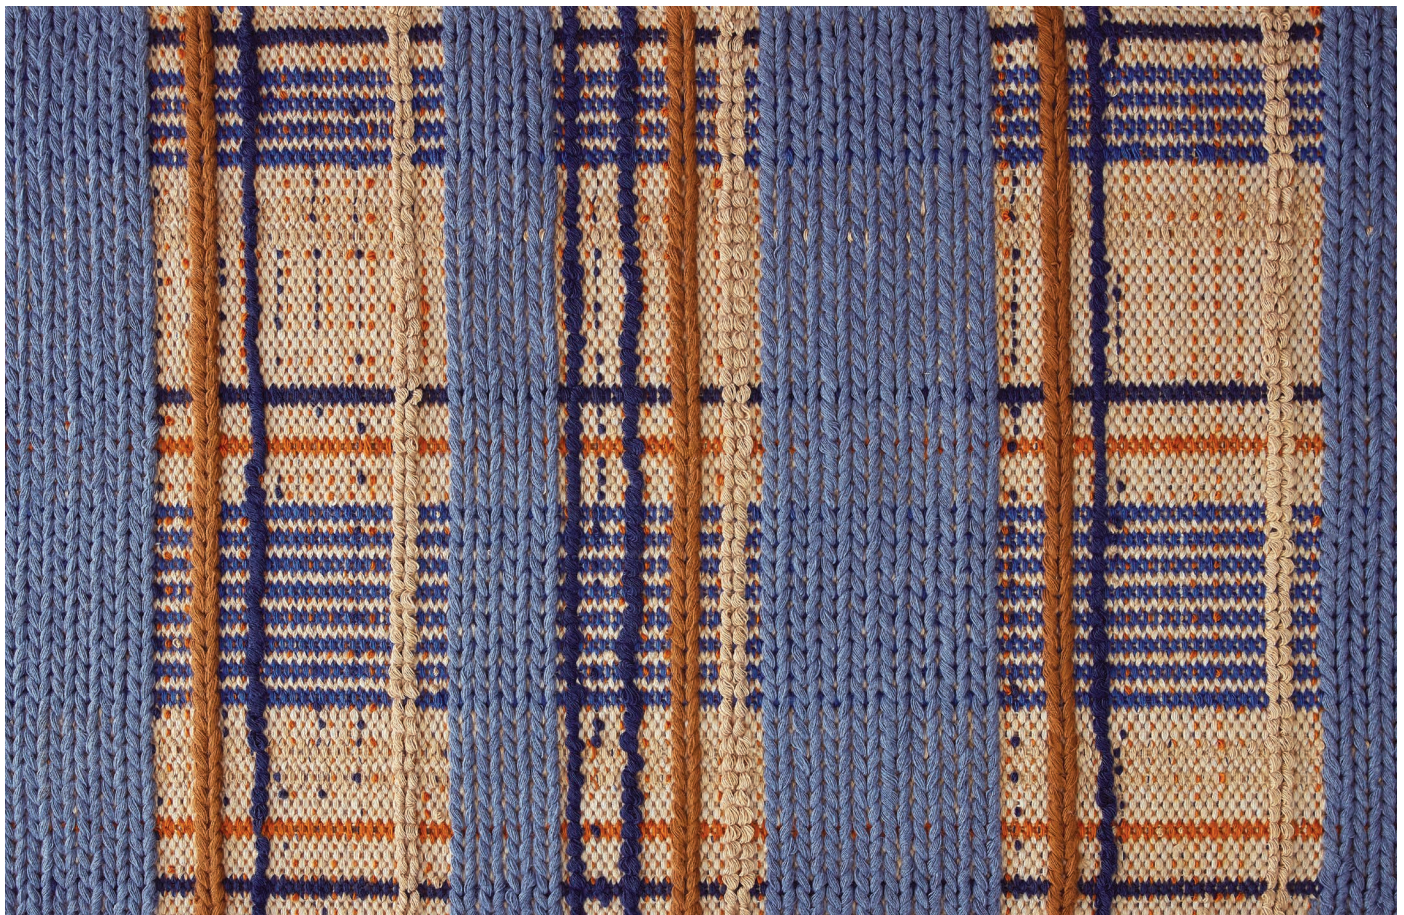

## KETT PA

A loopy background, a chain-stitched  
plaid Flatwoven texture, modern technique  
Performance-hardy and all wow.

# KETT PA

*Origin*  
Made in India

*Material*  
Polyester (PET)

*Size*  
Shown as sample size rug

*Bluebell*

*Cedar*

*Latch*

*Purr*

# KETT PA

*Origin*  
Made in India

*Material*  
Polyester (PET)

*Size*  
Shown as sample size rug

*Bevel*

*Cedar*

*Latch*

*Purr*

# KETT PA

*Origin*

Made in India

*Material*

Polyester (PET)

*Size*

Shown as sample size rug

*Bevel*