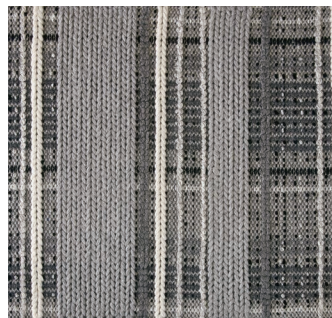

## KETT PA

A loopy background, a chain-stitched  
plaid Flatwoven texture, modern technique  
Performance-hardy and all wow.

# KETT PA

*Origin*  
Made in India

*Material*  
Polyester (PET)

*Size*  
Shown as sample size rug

*Bluebell*

*Cedar*

*Latch*

*Purr*

*Thistle*

*Bevel*