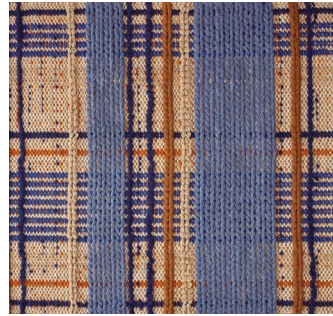

## KETT PA

A loopy background, a chain-stitched  
plaid Flatwoven texture, modern technique  
Performance-hardy and all wow.

*Bluebell*

*Cedar*

*Latch*

*Thistle*

*Purr*

# KETT PA

*Origin*

Made in India

*Material*

Polyester (PET)

*Size*

Shown as sample size rug

*Bevel*

*Bluebell*

*Cedar*

*Latch*

*Purr*

*Thistle*