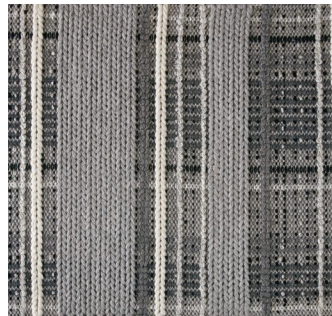

## KETT PA

A loopy background, a chain-stitched  
plaid Flatwoven texture, modern technique  
Performance-hardy and all wow.

# KETT PA

*Origin*  
Made in India

*Material*  
Polyester (PET)

*Size*  
Shown as sample size rug

*Bevel*

*Cedar*

*Latch*

*Purr*