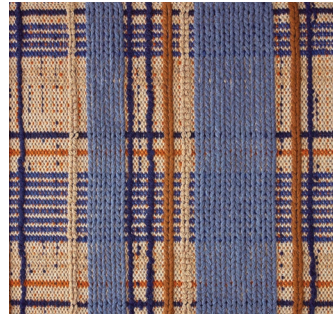

## KETT PA

A loopy background, a chain-stitched  
plaid Flatwoven texture, modern technique  
Performance-hardy and all wow.

# KETT PA

*Origin*

Made in India

*Material*

Polyester (PET)

*Size*

Shown as sample size rug

*Bevel*

*Bluebell*

*Cedar*

*Latch*

*Thistle*

*Purr*