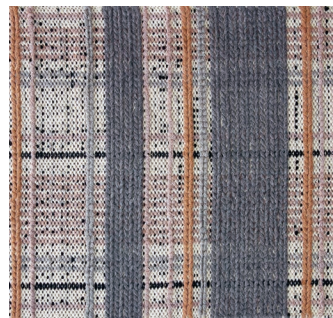

## KETT PA

A loopy background, a chain-stitched  
plaid Flatwoven texture, modern technique  
Performance-hardy and all wow.

*Bluebell*

*Latch*

*Purr*

*Thistle*

*Cedar*

*Bluebell*

*Cedar*

*Purr*

*Thistle*

*Latch*