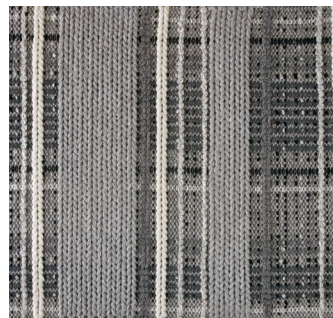

## KETT PA

A loopy background, a chain-stitched  
plaid Flatwoven texture, modern technique  
Performance-hardy and all wow.

*Bluebell*

*Cedar*

*Purr*

*Thistle*

*Latch*

# KETT PA

*Origin*

Made in India

*Material*

Polyester (PET)

*Size*

Shown as sample size rug

*Bevel*

*Bluebell*

*Cedar*

*Latch*

*Thistle*

*Purr*