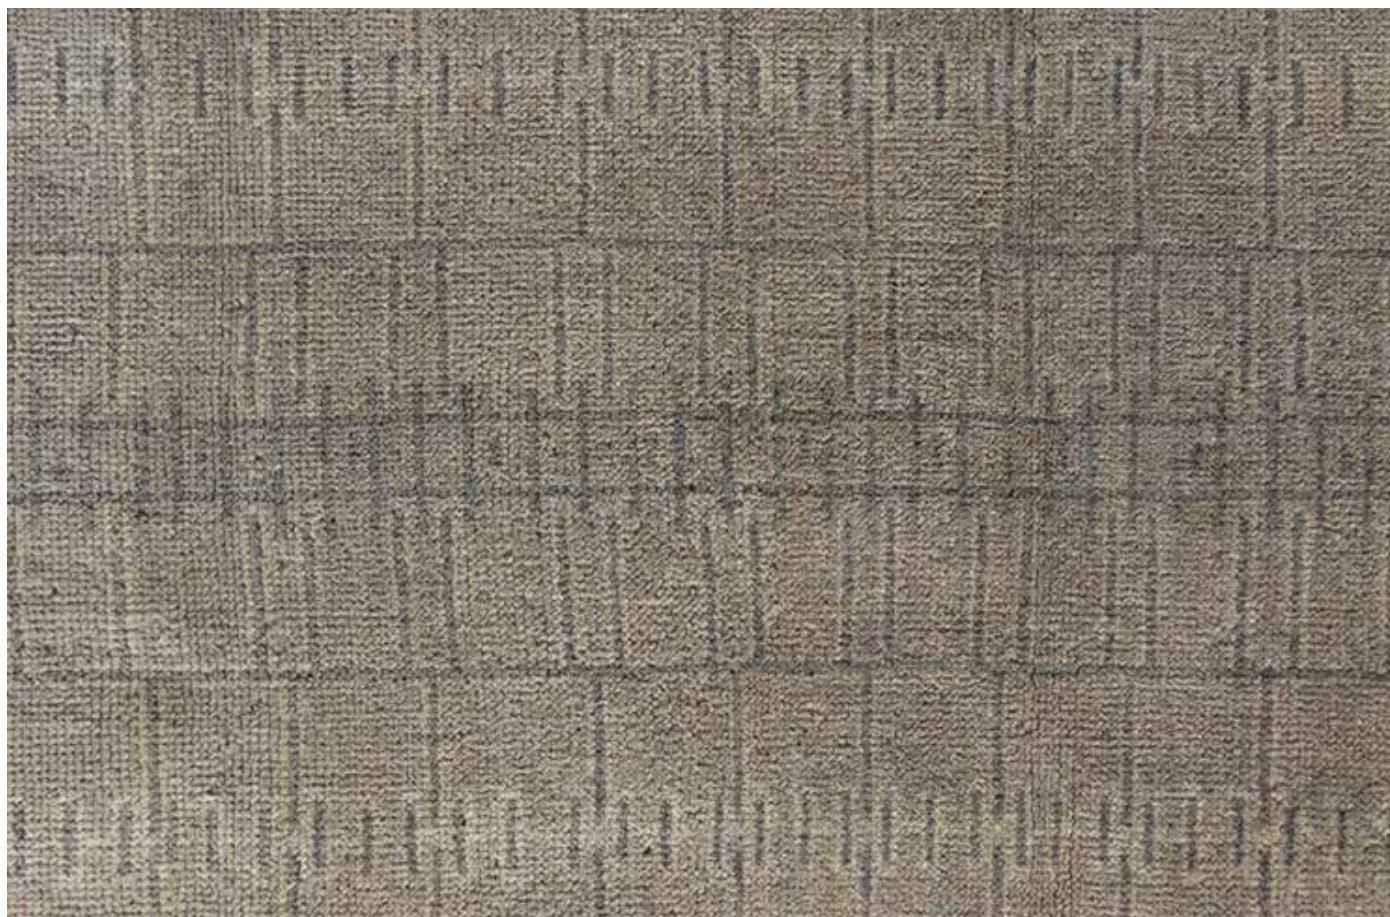

Origin

Made in India

Material

Wool

Size

Shown as sample size rug

Brick

Teal

Stone

MINTUM

Origin
Made in India

Material
Wool

Size
Shown as sample size rug

Brick

Stone

Teal

Full pattern rendering shown as 9x12' rug