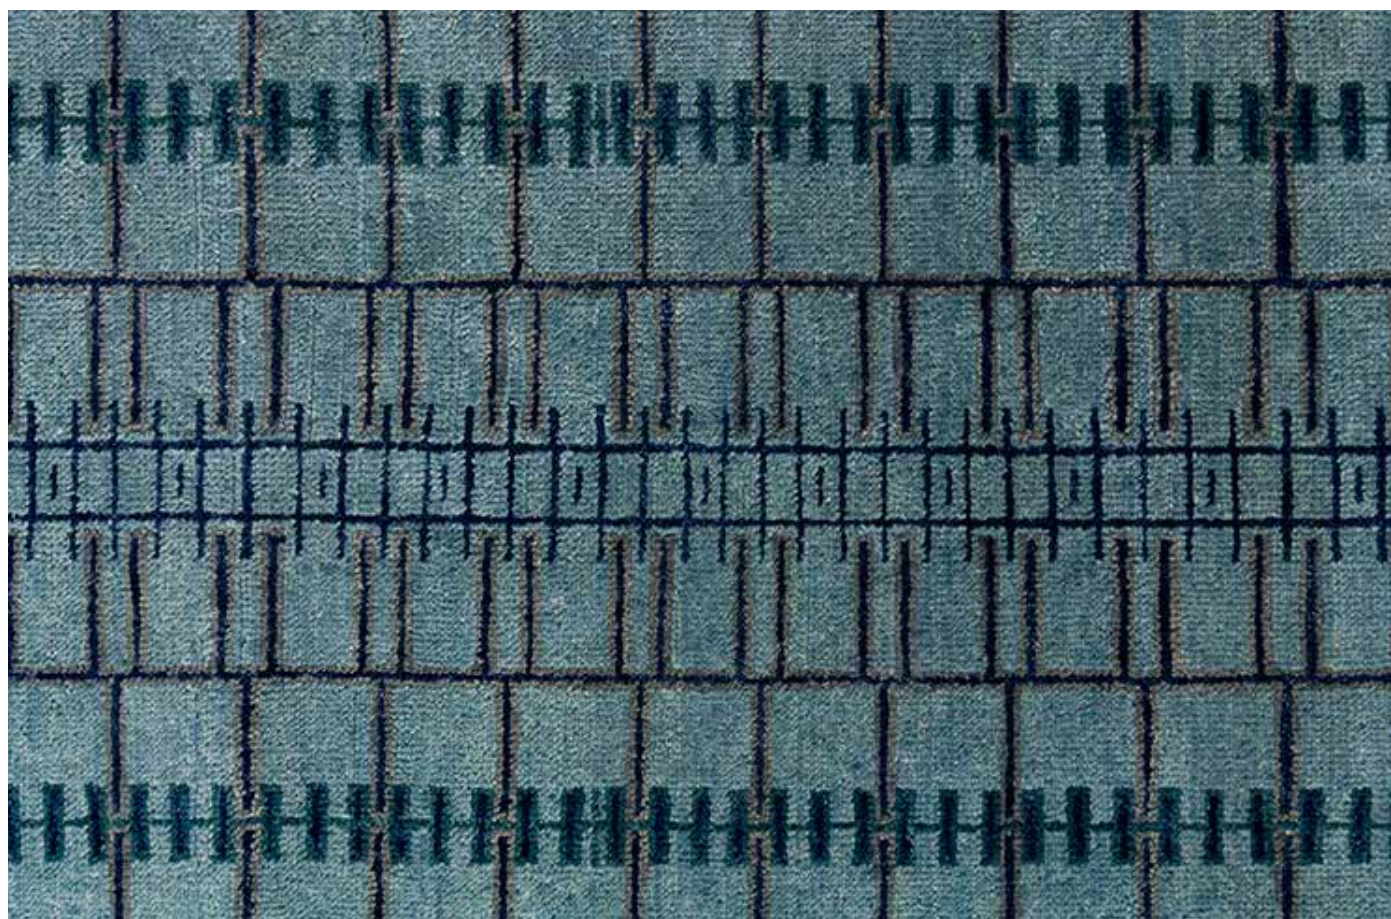

Stone

MINTUM

Origin
Made in India

Material
Wool

Size
Shown as sample size rug

Brick

Stone

Teal

Full pattern rendering shown as 9x12' rug