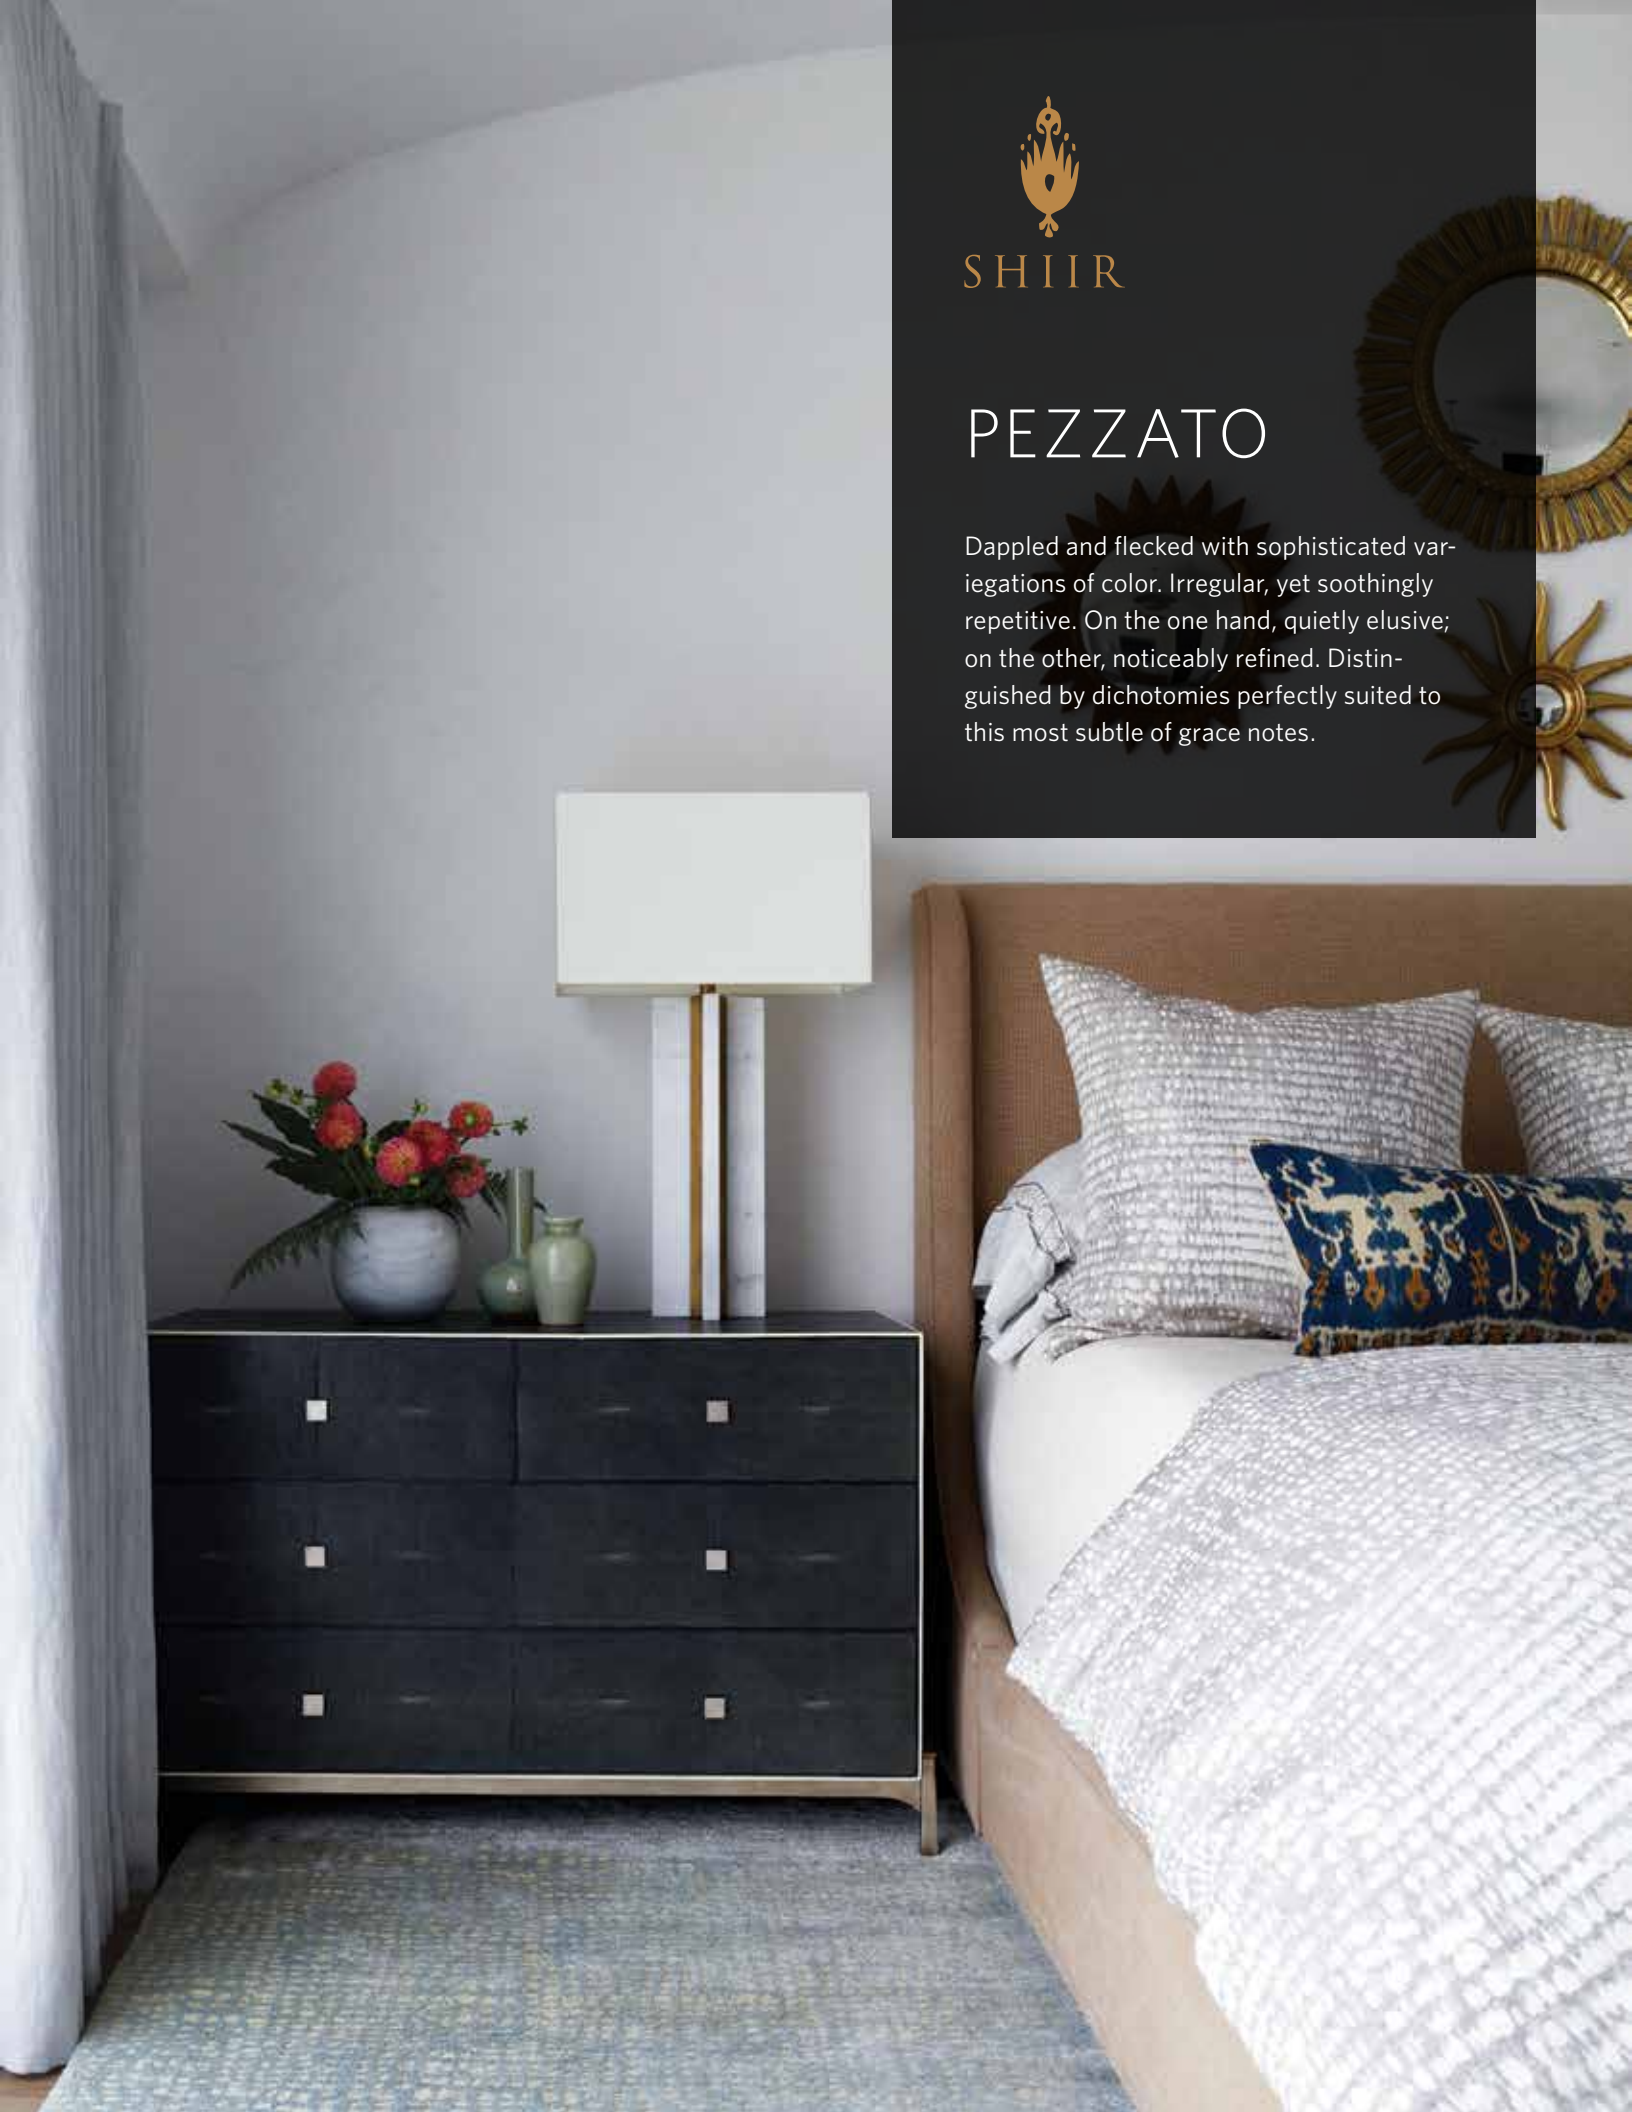

SHIIR

PEZZATO

Dappled and flecked with sophisticated variegations of color. Irregular, yet soothingly repetitive. On the one hand, quietly elusive; on the other, noticeably refined. Distinguished by dichotomies perfectly suited to this most subtle of grace notes.

PEZZATO

Origin
Made in India

Material
Cashmere & Silk

Size
Shown as sample size rug

Edgewood

Mineral

Whisper

Daplin

PEZZATO

Origin
Made in India

Material
Cashmere & Silk

Size
Shown as sample size rug

Daplin

Mineral

Whisper

Edgewood

PEZZATO

Origin
Made in India

Material
Cashmere & Silk

Size
Shown as sample size rug

Daplin

Edgewood

Whisper

Mineral